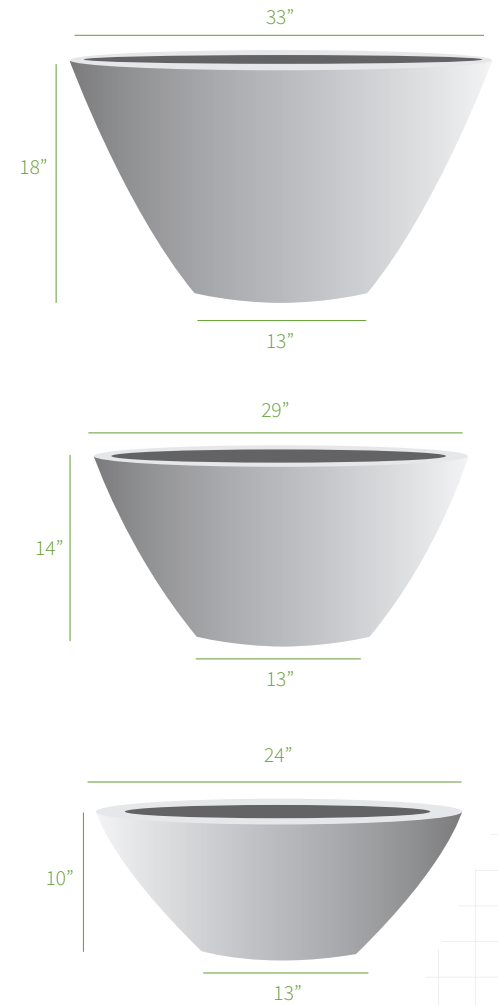

This large, versatile, modern bowl works great flanking an entranceway, lining a pool deck or in a group alongside our Pendero planter and/or Era bowl.

### SPECIFICATIONS

- ▶ 1.75" rim for structural integrity and aesthetics
- ▶ 1" drain hole - water tight plug available for interior use

### MATERIALS AVAILABLE

- ▶ 8 gauge 5052 marine grade powder-coated aluminum
- ▶ 10 gauge A606 Corten weathering steel
- ▶ 14 - 16 gauge 304 brushed stainless steel

CUSTOM SIZING AVAILABLE

8 PREMIUM FINISHES OR REQUEST A CUSTOM COLOUR