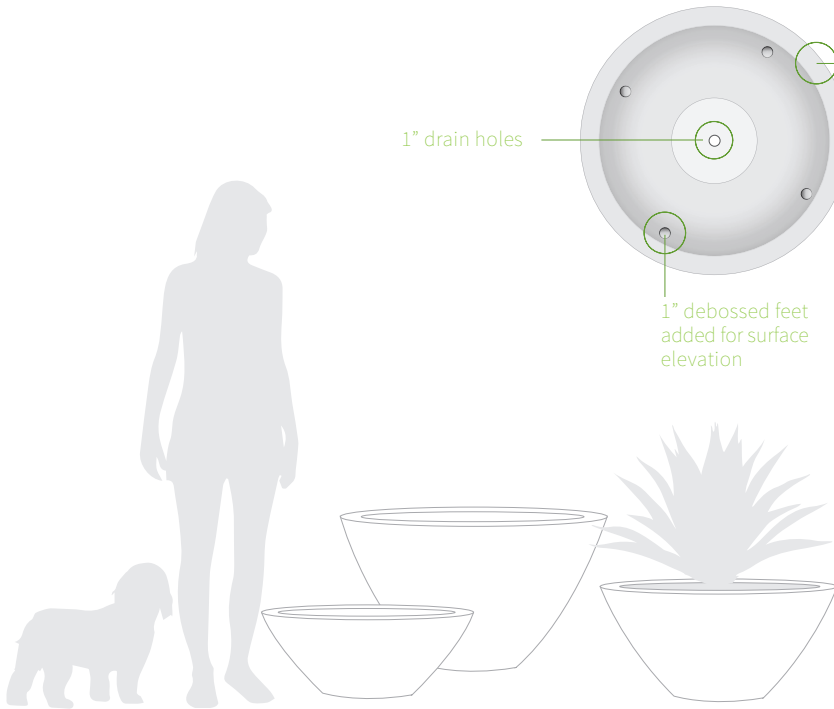

This large, versatile, modern bowl works great flanking an entranceway, lining a pool deck or in a group alongside our Pendero planter and/or Era bowl.

### SPECIFICATIONS

- ▶ 1.75" rim for structural integrity and aesthetics
- ▶ 1" drain hole - water tight plug available for interior use