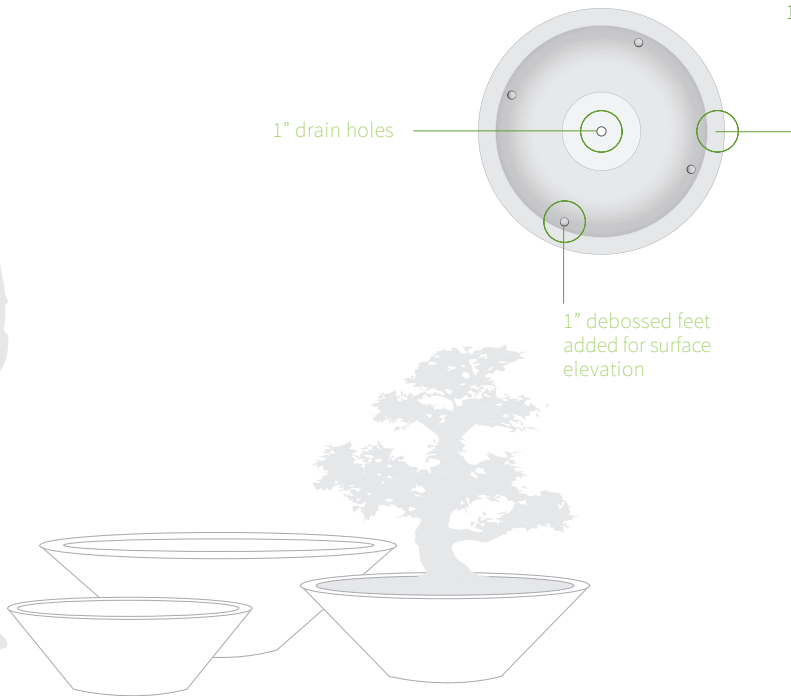

This conical low profile planter suits countless modern landscape settings. Being low, the Bosa Bowls are perfect for decks and patios where views are to be preserved.

SPECIFICATIONS

- ▶ 1.25", 1.75" & 2" rims for structural integrity and aesthetics
- ▶ 1" drain hole - water tight plug available for interior use
- ▶ 48" width available

MATERIALS AVAILABLE

- ▶ 8 - 11 gauge (size dependent) 5052 marine grade powder-coated aluminum
- ▶ 10 - 12 gauge (size dependent) A606 Corten weathering steel
- ▶ 14 - 16 gauge 304 brushed stainless steel