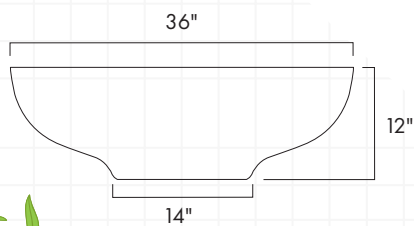

PALANO FIRE BOWL/PLANTER

Landscape Series indoor/outdoor

SPECIFICATIONS

Materials

7 gauge steel (3/16" or 5 mm thick)
Or 12 gauge stainless steel (1/8" or 3.2 mm thick)
Powder coated aluminum available upon request.
Custom sizing up to 72" wide.

Available in three stock sizes:

Dimensions

FINISHES

Steel

Shipped in its raw steel state. Allow to develop rust patina or apply a simple rust accelerator upon delivery. Contact us for info.

Stainless Steel