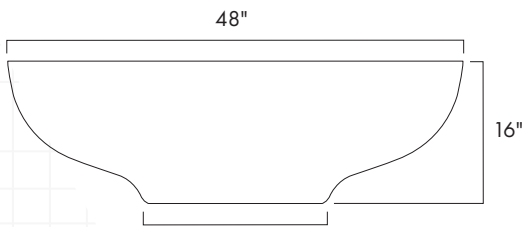

PALANO FIRE BOWL/PLANTER

Landscape Series indoor/outdoor

SPECIFICATIONS

Materials

7 gauge steel (3/16" or 5 mm thick)
Or 12 gauge stainless steel (1/8" or 3.2 mm thick)
Powder coated aluminum available upon request.
Custom sizing up to 72" wide.

Available in three stock sizes:

Dimensions

FINISHES

Steel

Shipped in its raw steel state. Allow to develop rust patina or apply a simple rust accelerator upon delivery. Contact us for info.

Stainless Steel