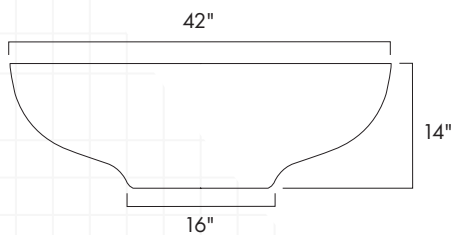

PALANO FIRE BOWL/PLANTER

Landscape Series indoor/outdoor

SPECIFICATIONS

Materials

7 gauge steel (3/16" or 5 mm thick)
Or 12 gauge stainless steel (1/8" or 3.2 mm thick)
Powder coated aluminum available upon request.
Custom sizing up to 72" wide.

Available in three stock sizes:

Dimensions

FINISHES

Steel

Shipped in its raw steel state. Allow to develop rust patina or apply a simple rust accelerator upon delivery. Contact us for info.

Stainless Steel