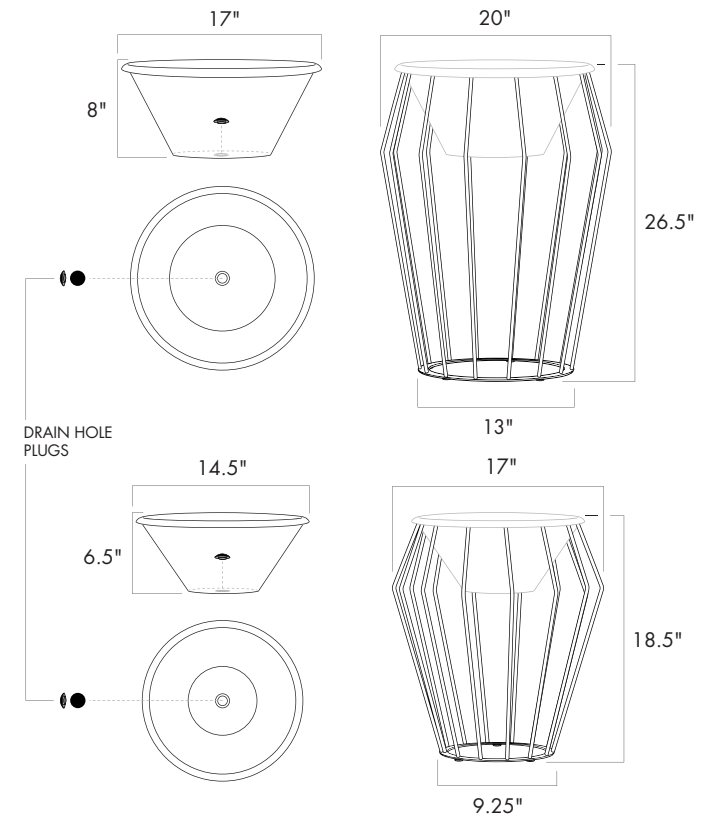

NIDO PLANTER indoor/outdoor

SEE WEBSITE FOR MORE PHOTOS

SPECIFICATIONS

Frame

Hand welded, sandblasted, primed and powder coated steel.

Clear vinyl floor protectors included.

Bowl

Hand spun, powder coated aluminum.

Water tight drain hole plug included.

Colours

Lava - Textured black

Polar - Smooth matte white

Custom colours available for special and larger wholesale orders.

POWDER COATED FINISHES