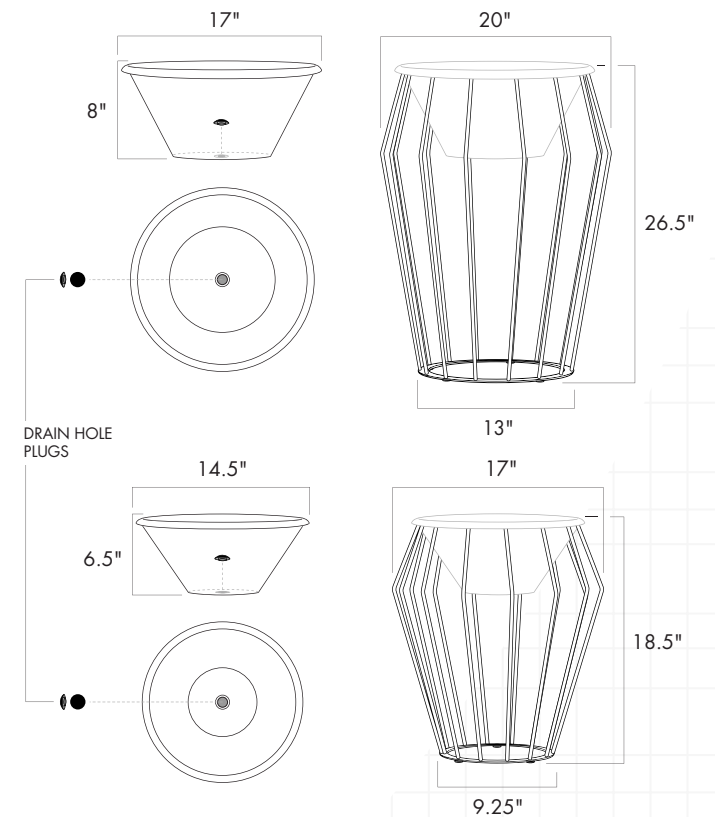

SEE WEBSITE FOR MORE PHOTOS

SPECIFICATIONS

Frame

Hand welded, sandblasted, primed and powder coated steel.

Clear vinyl floor protectors included.

Bowl

Hand spun, powder coated aluminum.

Water tight drain hole plug included.

Colours

Lava - Textured black

Polar - Smooth matte white

Custom colours available for special and larger wholesale orders.

Dimensions

POWDER COATED FINISHES