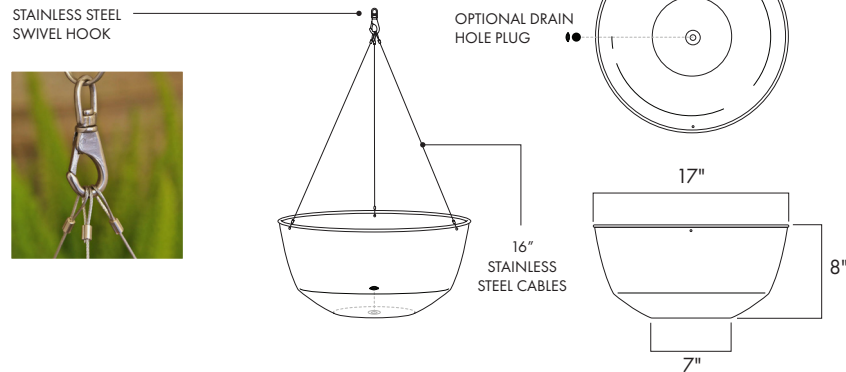

## SPECIFICATIONS

### Materials

Hand spun, powder coated aluminum.

Three 16" stainless steel cables and one stainless steel swivel hook included.

Add optional water tight hole plug for indoor use.

### Dimensions NAVIO WIDE