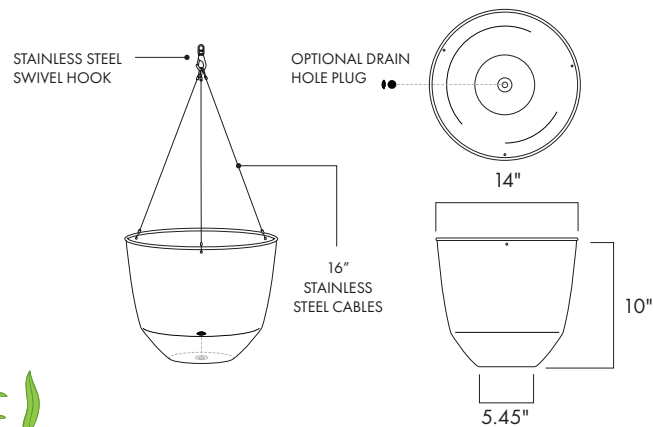

NAVIO HOVER DISH PLANTERS

indoor/outdoor

pot
incorporated

SPECIFICATIONS

Materials

Hand spun, powder coated aluminum.

Three 16" stainless steel cables and one stainless steel swivel hook included.

Add optional water tight hole plug for indoor use.

Dimensions NAVIO WIDE

NAVIO TALL

Colours

Gun - Textured graphite grey

Polar - Smooth satin white

Slate - Textured grey/brown

Lava - Textured black

Custom colours available for special and larger wholesale orders.

POWDER COATED FINISHES