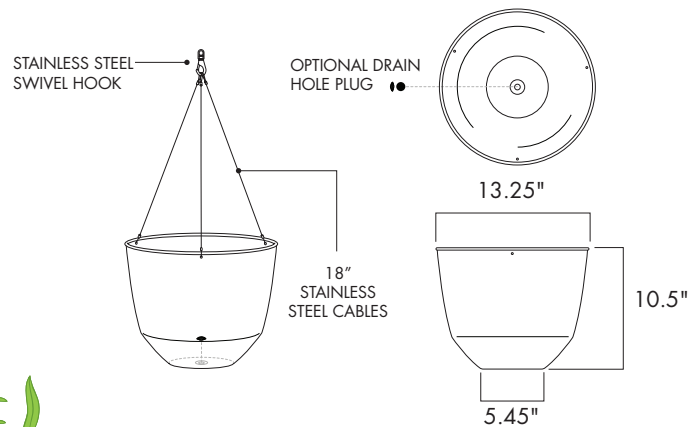

NAVIO HOVER DISH PLANTERS indoor/outdoor

SPECIFICATIONS

Materials

Hand spun, powder coated aluminum.

Three 18" stainless steel cables and one stainless steel swivel hook included.

Add water tight hole plug for indoor use.

Dimensions NAVIO WIDE

NAVIO TALL AVAILABLE SOON

Colours

Slate - Textured grey/brown

Polar - Smooth satin white

Lava - Textured black

Custom colours available for special and larger wholesale orders.

POWDER COATED FINISHES