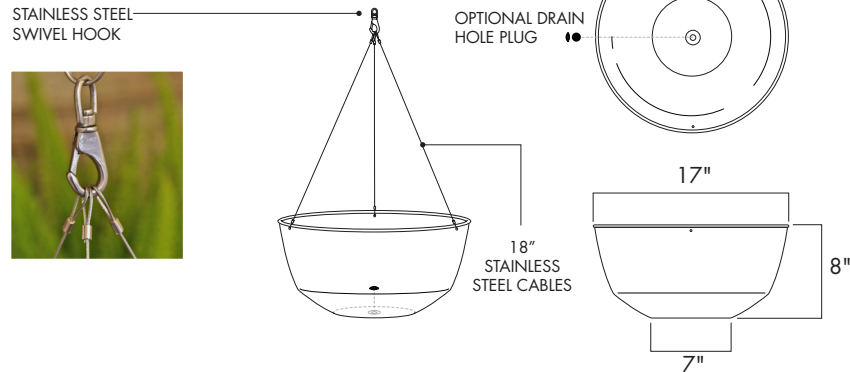

NAVIO HOVER DISH PLANTERS indoor/outdoor

SPECIFICATIONS

Materials

Hand spun, powder coated aluminum.

Three 18" stainless steel cables and one stainless steel swivel hook included.

Add water tight hole plug for indoor use.

Dimensions NAVIO WIDE

NAVIO TALL AVAILABLE SOON

Colours

Slate - Textured grey/brown

Polar - Smooth satin white

Lava - Textured black

Custom colours available for special and larger wholesale orders.

POWDER COATED FINISHES