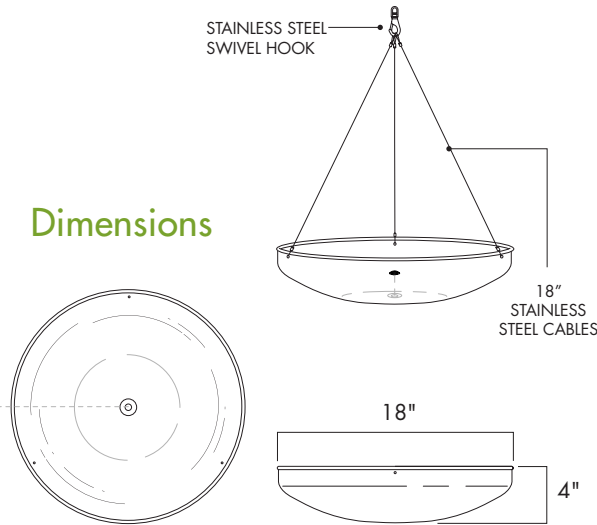

FLANGO HOVER DISH PLANTER indoor/outdoor

SPECIFICATIONS

Materials

Hand spun, powder coated aluminum.

Three 18" stainless steel cables and one stainless steel swivel hook included.

Add water tight hole plug for indoor use.

OPTIONAL DRAIN HOLE PLUG

Dimensions

Colours

Gun - Smooth satin graphite grey

Polar - Smooth satin white

Iceberg - Glossy light turquoise

Limon - Satin retro lime green

Nemo - Glossy bright orange/red