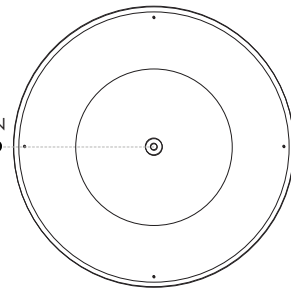

EPO HOVER DISH PLANTER indoor/outdoor

SPECIFICATIONS

Materials

Hand spun, powder coated aluminum.

Four 21" stainless steel cables and one stainless steel swivel hook included.

Add water tight hole plug for indoor use.

OPTIONAL DRAIN HOLE PLUG

Dimensions

PAIRING SUGGESTION:
Pendero planters

SEE WEBSITE FOR MORE PHOTOS

Colours

Gun - Smooth satin graphite grey

Polar - Smooth satin white

Iceberg - Glossy light turquoise