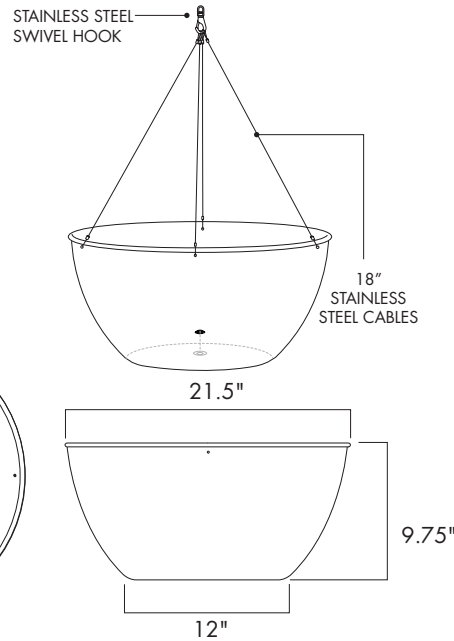

EPO HOVER DISH PLANTER indoor/outdoor

SPECIFICATIONS

Materials

Hand spun, powder coated aluminum.

Four 21" stainless steel cables and one stainless steel swivel hook included.

Add water tight hole plug for indoor use.

OPTIONAL DRAIN HOLE PLUG

Dimensions

PAIRING SUGGESTION:
Pendero planters

SEE WEBSITE FOR MORE PHOTOS

Colours

Gun - Smooth satin graphite grey

Polar - Smooth satin white

Iceberg - Glossy light turquoise