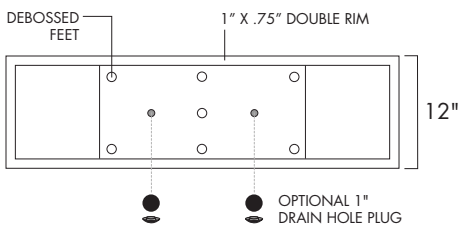

GEO MIDERO PLANTER SET

Landscape Series indoor/outdoor

SPECIFICATIONS

Materials

8 gauge (1/8" thick) 5052 marine grade aluminum. Powder coated with ultra-durable exterior grade finishes.

Suitable for all weather and climates.
Optional water tight plugs for interior use.
16" wide version for special orders.

Dimensions

Colours

- Gun - Smooth graphite grey
- Slate - Textured grey/brown
- Beach - Textured oatmeal beige
- Coffee - Textured matte brown

- Polar - Smooth satin white
- Lava - Textured black
- Rust - Textured rust-like finish