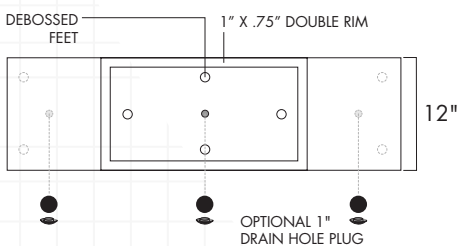

GEO MIDERO PLANTER SET

Landscape Series indoor/outdoor

SPECIFICATIONS

Materials

8 gauge (1/8" thick) 5052 marine grade aluminum. Powder coated with ultra-durable exterior grade finishes.

Suitable for all weather and climates.
Optional water tight plugs for interior use.
16" wide version for special orders.

Dimensions

Colours

- Gun - Smooth graphite grey
- Slate - Textured grey/brown
- Beach - Textured oatmeal beige
- Coffee - Textured matte brown

- Polar - Smooth satin white
- Lava - Textured black
- Rust - Textured rust-like finish