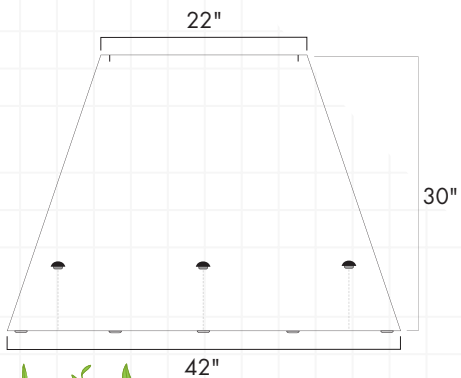

GEO MIDERO PLANTER SET

Landscape Series indoor/outdoor

SPECIFICATIONS

Materials

8 gauge (1/8" thick) 5052 marine grade aluminum. Powder coated with ultra-durable exterior grade finishes.

Suitable for all weather and climates.
Optional water tight plugs for interior use.
16" wide version for special orders.

Dimensions

Colours

- Gun - Smooth graphite grey
- Slate - Textured grey/brown
- Beach - Textured oatmeal beige
- Coffee - Textured matte brown

- Polar - Smooth satin white
- Lava - Textured black
- Rust - Textured rust-like finish