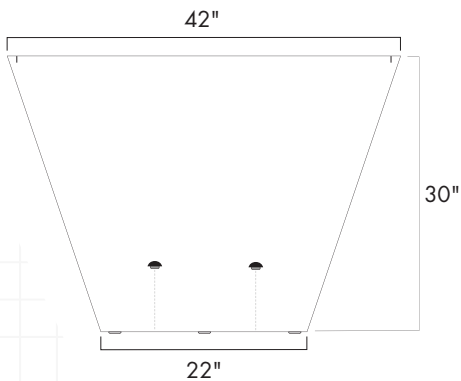

GEO MIDERO PLANTER SET

Landscape Series indoor/outdoor

SPECIFICATIONS

Materials

8 gauge (1/8" thick) 5052 marine grade aluminum. Powder coated with ultra-durable exterior grade finishes.

Suitable for all weather and climates.
Optional water tight plugs for interior use.
16" wide version for special orders.

Dimensions

Colours

- Gun - Smooth graphite grey
- Slate - Textured grey/brown
- Beach - Textured oatmeal beige
- Coffee - Textured matte brown

- Polar - Smooth satin white
- Lava - Textured black
- Rust - Textured rust-like finish