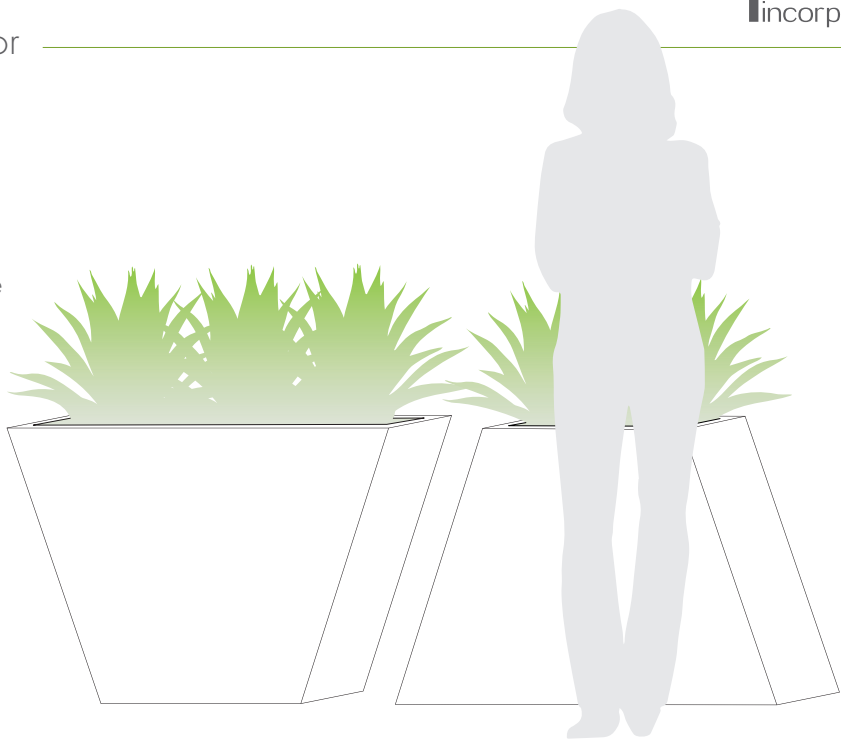

GEO MIDERO PLANTER SET

Landscape Series indoor/outdoor

SPECIFICATIONS

Materials

8 gauge (1/8" thick) 5052 marine grade aluminum. Powder coated with ultra-durable exterior grade finishes.

Suitable for all weather and climates.
Optional water tight plugs for interior use.
16" wide version for special orders.

Dimensions

Colours

- Gun - Smooth graphite grey
- Slate - Textured grey/brown
- Beach - Textured oatmeal beige
- Coffee - Textured matte brown

- Polar - Smooth satin white
- Lava - Textured black
- Rust - Textured rust-like finish