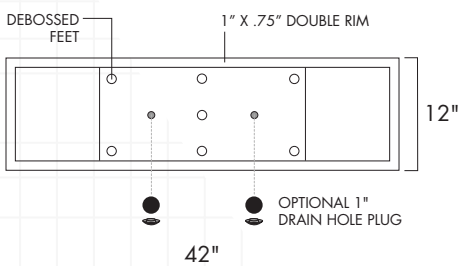

GEO 3 PLANTER SET

Landscape Series indoor/outdoor

SPECIFICATIONS

Materials

8 gauge (1/8" thick) 5052 marine grade aluminum. Powder coated with ultra-durable exterior grade finishes.

Suitable for all weather and climates. Optional water tight plugs for interior use. 16" wide version for special orders.

Dimensions

Colours

Gun - Smooth graphite grey
Slate - Textured grey/brown
Beach - Textured oatmeal beige
Coffee - Textured matte brown

Polar - Smooth satin white
Lava - Textured black
Rust - Textured rust-like finish