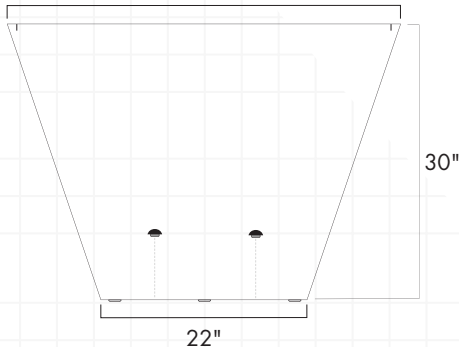

GEO 3 PLANTER SET

Landscape Series indoor/outdoor

SPECIFICATIONS

Materials

8 gauge (1/8" thick) 5052 marine grade aluminum. Powder coated with ultra-durable exterior grade finishes.

Suitable for all weather and climates. Optional water tight plugs for interior use. 16" wide version for special orders.

Dimensions

Colours

Gun - Smooth graphite grey
Slate - Textured grey/brown
Beach - Textured oatmeal beige
Coffee - Textured matte brown

Polar - Smooth satin white
Lava - Textured black
Rust - Textured rust-like finish