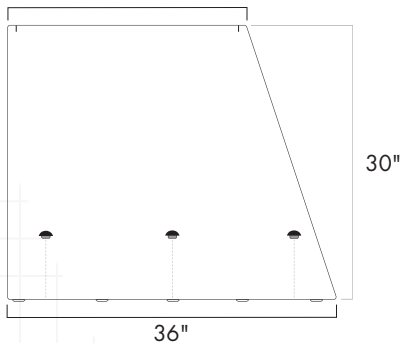

GEO 3 PLANTER SET

Landscape Series indoor/outdoor

SPECIFICATIONS

Materials

8 gauge (1/8" thick) 5052 marine grade aluminum. Powder coated with ultra-durable exterior grade finishes.

Suitable for all weather and climates. Optional water tight plugs for interior use. 16" wide version for special orders.

Dimensions

Colours

Gun - Smooth graphite grey
Slate - Textured grey/brown
Beach - Textured oatmeal beige
Coffee - Textured matte brown

Polar - Smooth satin white
Lava - Textured black
Rust - Textured rust-like finish