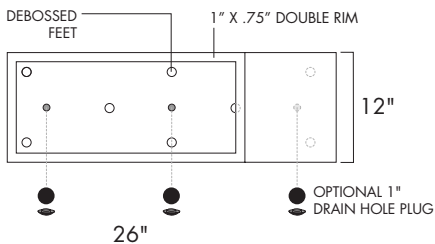

GEO 3 PLANTER SET

Landscape Series indoor/outdoor

SPECIFICATIONS

Materials

8 gauge (1/8" thick) 5052 marine grade aluminum. Powder coated with ultra-durable exterior grade finishes.

Suitable for all weather and climates. Optional water tight plugs for interior use. 16" wide version for special orders.

Dimensions

Colours

Gun - Smooth graphite grey
Slate - Textured grey/brown
Beach - Textured oatmeal beige
Coffee - Textured matte brown

Polar - Smooth satin white
Lava - Textured black
Rust - Textured rust-like finish