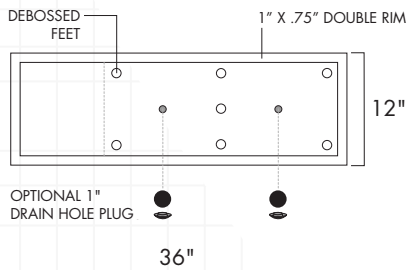

GEO 2 PLANTER SET

Landscape Series indoor/outdoor

SPECIFICATIONS

Materials

8 gauge (1/8" thick) 5052 marine grade aluminum. Powder coated with ultra-durable exterior grade finishes.

Suitable for all weather and climates.
Optional water tight plugs for interior use.
16" wide version for special orders.

Dimensions

Colours

Gun - Smooth graphite grey
Slate - Textured grey/brown
Beach - Textured oatmeal beige
Coffee - Textured matte brown

Polar - Smooth satin white
Lava - Textured black
Rust - Textured rust-like finish