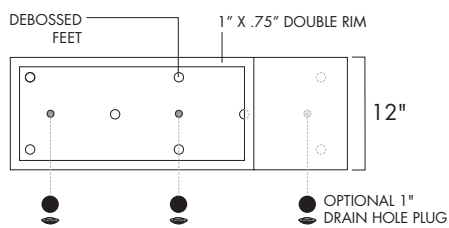

GEO 2 PLANTER SET

Landscape Series indoor/outdoor

SPECIFICATIONS

Materials

8 gauge (1/8" thick) 5052 marine grade aluminum. Powder coated with ultra-durable exterior grade finishes.

Suitable for all weather and climates.
Optional water tight plugs for interior use.
16" wide version for special orders.

Dimensions

Colours

Gun - Smooth graphite grey
Slate - Textured grey/brown
Beach - Textured oatmeal beige
Coffee - Textured matte brown

Polar - Smooth satin white
Lava - Textured black
Rust - Textured rust-like finish