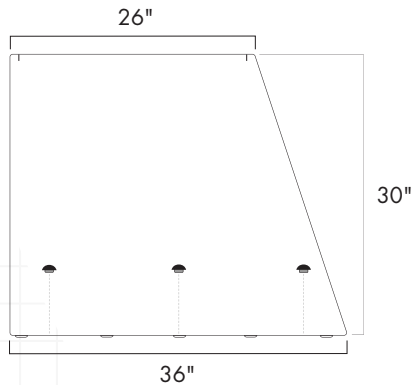

GEO 2 PLANTER SET

Landscape Series indoor/outdoor

SPECIFICATIONS

Materials

8 gauge (1/8" thick) 5052 marine grade aluminum. Powder coated with ultra-durable exterior grade finishes.

Suitable for all weather and climates.
Optional water tight plugs for interior use.
16" wide version for special orders.

Dimensions

Colours

Gun - Smooth graphite grey
Slate - Textured grey/brown
Beach - Textured oatmeal beige
Coffee - Textured matte brown

Polar - Smooth satin white
Lava - Textured black
Rust - Textured rust-like finish