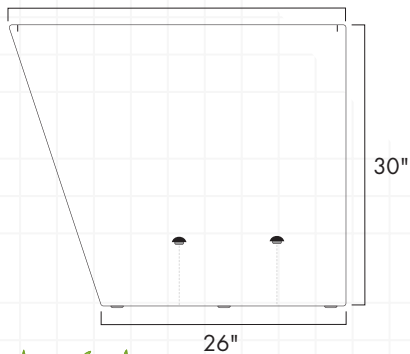

GEO 2 PLANTER SET

Landscape Series indoor/outdoor

SPECIFICATIONS

Materials

8 gauge (1/8" thick) 5052 marine grade aluminum. Powder coated with ultra-durable exterior grade finishes.

Suitable for all weather and climates.
Optional water tight plugs for interior use.
16" wide version for special orders.

Dimensions

Colours

Gun - Smooth graphite grey
Slate - Textured grey/brown
Beach - Textured oatmeal beige
Coffee - Textured matte brown

Polar - Smooth satin white
Lava - Textured black
Rust - Textured rust-like finish