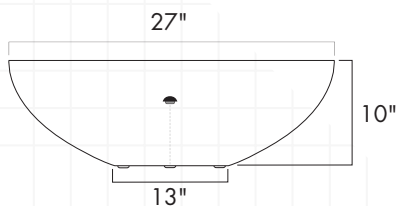

ERA BOWL PLANTER

Landscape Collection indoor/outdoor

SPECIFICATIONS

Materials

10 - 11 gauge (size dependent) 5052 marine grade powder-coated aluminum

Optional water tight drain hole plug.

Dimensions

Colours