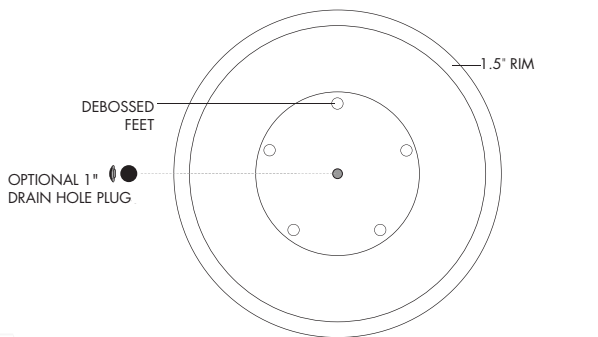

ERA BOWL PLANTER

Landscape Collection indoor/outdoor

SPECIFICATIONS

Materials

10 - 11 gauge (size dependent) 5052 marine grade powder-coated aluminum

Optional water tight drain hole plug.

Dimensions

Colours