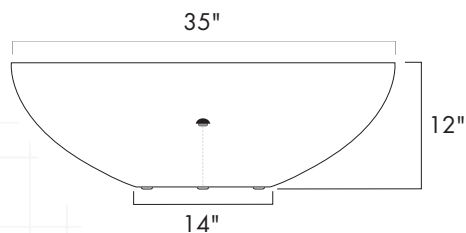

ERA BOWL PLANTER

Landscape Collection indoor/outdoor

SPECIFICATIONS

Materials

10 - 11 gauge (size dependent) 5052 marine grade powder-coated aluminum

Optional water tight drain hole plug.

Dimensions

Colours