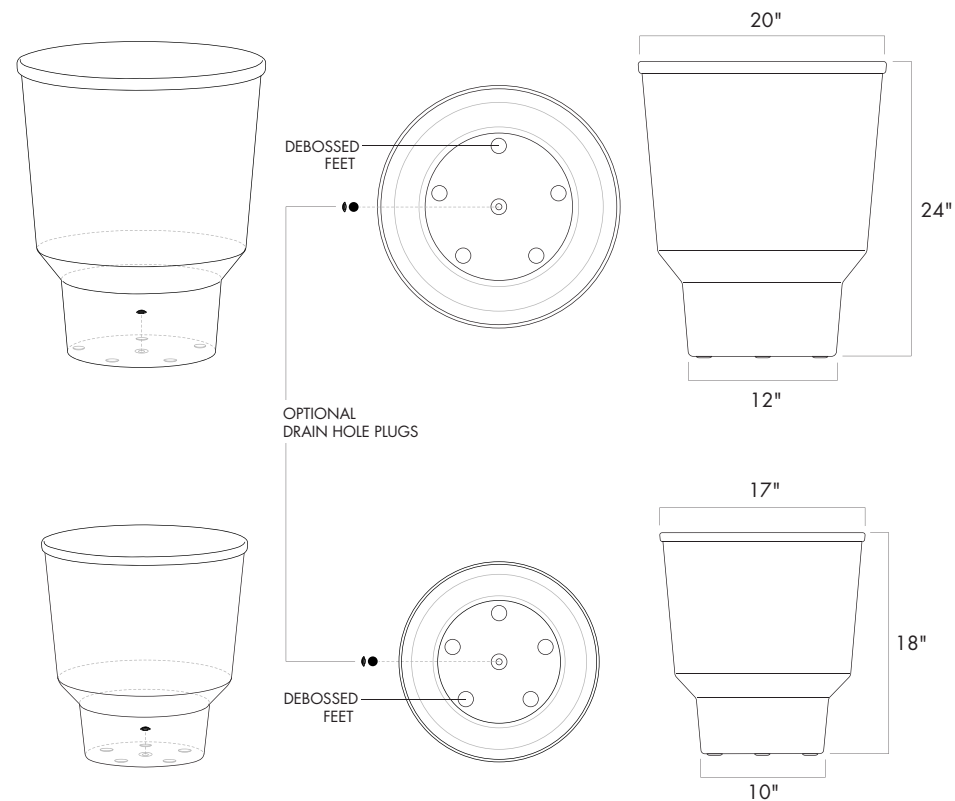

Colours

Lava - Textured black

Steel Grey - Smooth matte graphite grey

Polar - Smooth matte white

Rose - Textured soft pink

Powder - Textured light blue

Custom colours available for special and larger wholesale orders.