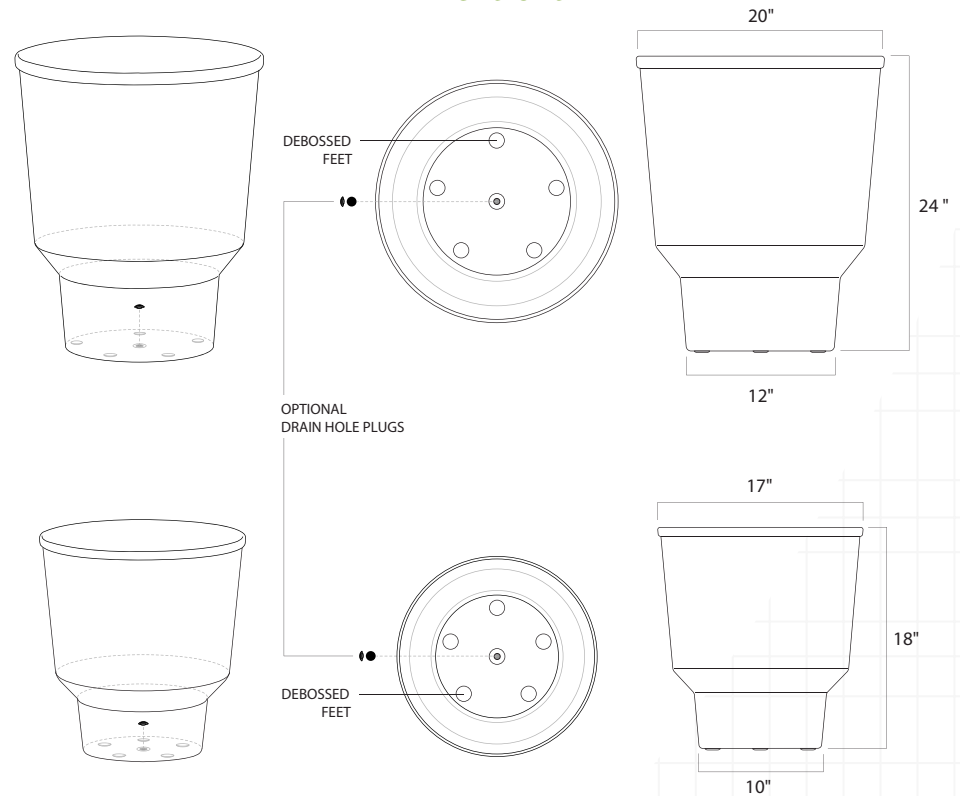

SEE WEBSITE FOR MORE PHOTOS

SPECIFICATIONS

Materials

Hand spun, powder coated aluminum.

Water tight drainage plug included upon request.

Colours

- Gun - Textured graphite grey
- Slate - Textured grey/brown
- Beach - Textured oatmeal beige
- Polar - Smooth satin white
- Lava - Textured black

Custom colours available for special or large orders.

Dimensions

POWDER COATED FINISHES