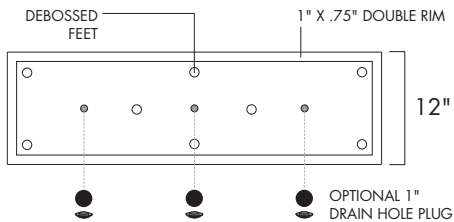

### Materials

8 gauge (1/8" thick) 5052 marine grade aluminum. Powder coated with ultra-durable exterior grade finishes.

Suitable for all weather and climates.

Optional water tight plugs for interior use.

16" wide version for special orders.

### Dimensions