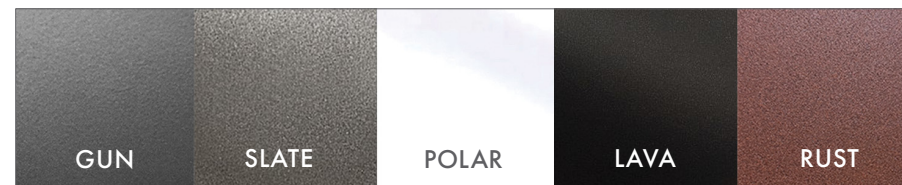

POWDER COATED FINISHES