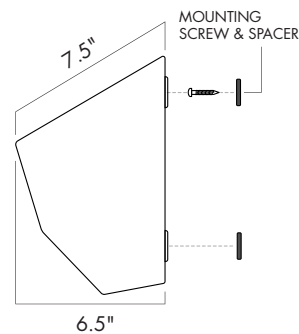

OPTIONAL DRAIN/IRRIGATION HOLE PLUGS
x 5

OPTIONAL ADHESIVE SPACERS
x 6