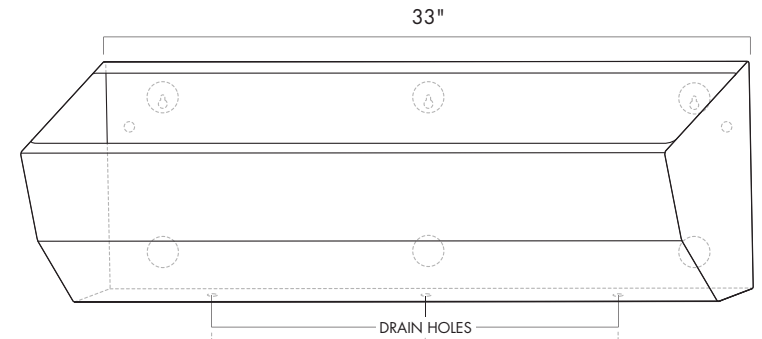

### Materials

12 gauge, powder coated aluminum or, 16 gauge weathering steel (Corten)

Optional water tight plugs for drain and irrigation access holes.

Optional adhesive spacers for wall surface.

### Uses

Interior or exterior green, vertical wall/fence installations.

OPTIONAL DRAIN/IRRIGATION HOLE PLUGS  
x 5

OPTIONAL ADHESIVE SPACERS  
x 6