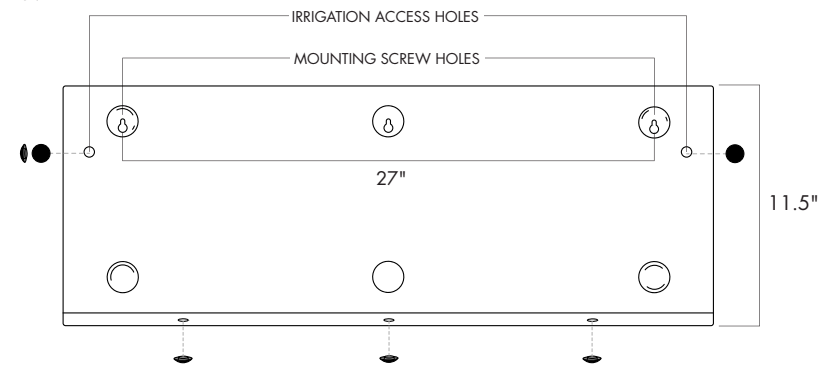

### Materials

12 gauge, powder coated aluminum or, 16 gauge weathering steel (Corten)

Optional water tight plugs for drain and irrigation access holes.

Optional adhesive spacers for wall surface.

### Uses

Interior or exterior green, vertical wall/fence installations.

OPTIONAL DRAIN/IRRIGATION HOLE PLUGS  
x 5

OPTIONAL ADHESIVE SPACERS  
x 6