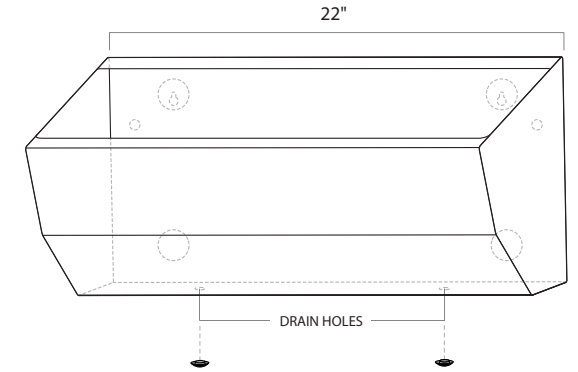

22" LEO WALL PLANTER indoor/outdoor

SEE WEBSITE FOR MORE PHOTOS

SPECIFICATIONS

Materials

12 gauge, powder coated aluminum

Optional water tight plugs for drain and irrigation access holes.

Includes adhesive spacers for wall surface.

Dimensions

- OPTIONAL DRAIN/IRRIGATION HOLE PLUGS x 4
- OPTIONAL ADHESIVE SPACERS x 4

POWDER COATED FINISHES