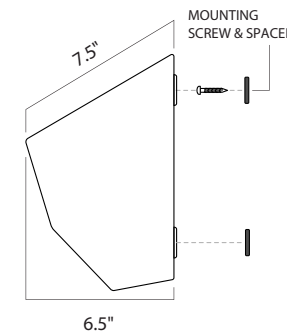

22" LEO WALL PLANTER indoor/outdoor

SEE WEBSITE FOR MORE PHOTOS

SPECIFICATIONS

Materials

12 gauge, powder coated aluminum

Optional water tight plugs for drain and irrigation access holes.

Includes adhesive spacers for wall surface.

Dimensions

- OPTIONAL DRAIN/IRRIGATION HOLE PLUGS x 4
- OPTIONAL ADHESIVE SPACERS x 4

POWDER COATED FINISHES