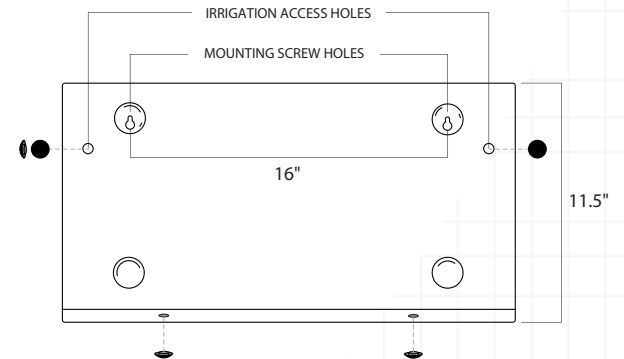

22" LEO WALL PLANTER indoor/outdoor

SEE WEBSITE FOR MORE PHOTOS

SPECIFICATIONS

Materials

12 gauge, powder coated aluminum

Optional water tight plugs for drain and irrigation access holes.

Includes adhesive spacers for wall surface.

Dimensions

- OPTIONAL DRAIN/IRRIGATION HOLE PLUGS x 4
- OPTIONAL ADHESIVE SPACERS x 4

POWDER COATED FINISHES