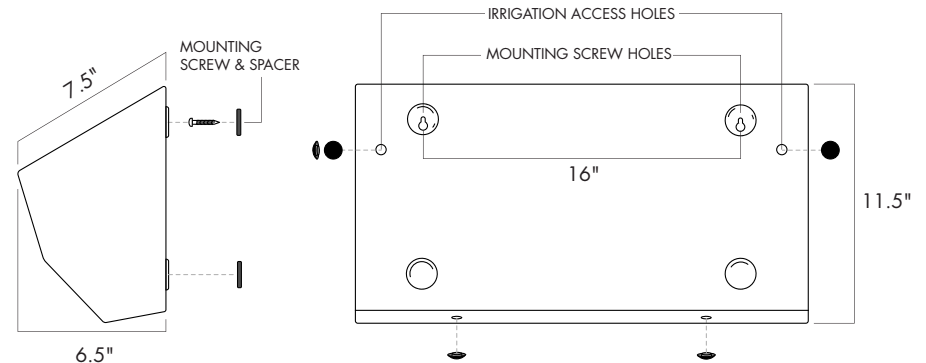

22" LEO WALL PLANTER indoor/outdoor

SPECIFICATIONS

Materials

12 gauge, powder coated aluminum or, 16 gauge weathering steel (Corten)

Optional water tight plugs for drain and irrigation access holes.

Optional adhesive spacers for wall surface.

● OPTIONAL DRAIN/IRRIGATION HOLE PLUGS
x 4

● OPTIONAL ADHESIVE SPACERS
x 4

POWDER COATED FINISHES

WEATHERING STEEL