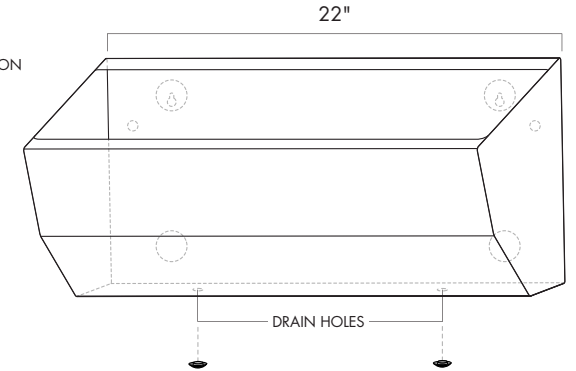

22" LEO WALL PLANTER indoor/outdoor

SPECIFICATIONS

Materials

12 gauge, powder coated aluminum or, 16 gauge weathering steel (Corten)

Optional water tight plugs for drain and irrigation access holes.

Optional adhesive spacers for wall surface.

● OPTIONAL DRAIN/IRRIGATION HOLE PLUGS
x 4

● OPTIONAL ADHESIVE SPACERS
x 4

POWDER COATED FINISHES

WEATHERING STEEL