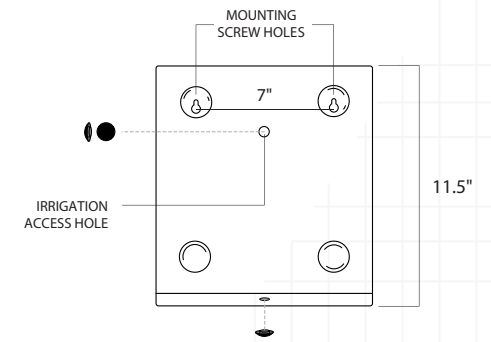

11" LEO WALL PLANTER indoor/outdoor

SEE WEBSITE FOR MORE PHOTOS

SPECIFICATIONS

Materials

12 gauge, powder coated aluminum

Optional water tight plugs for drain and irrigation access holes.

Includes adhesive spacers for wall surface.

Dimensions

- OPTIONAL DRAIN/IRRIGATION HOLE PLUGS x 2
- OPTIONAL ADHESIVE SPACERS x 4

POWDER COATED FINISHES