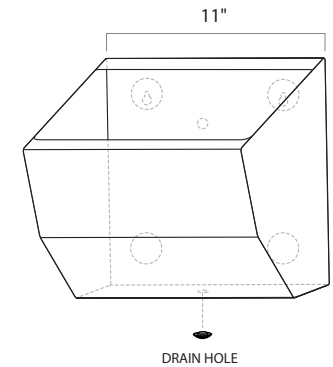

11" LEO WALL PLANTER indoor/outdoor

SEE WEBSITE FOR MORE PHOTOS

SPECIFICATIONS

Materials

12 gauge, powder coated aluminum

Optional water tight plugs for drain and irrigation access holes.

Includes adhesive spacers for wall surface.

Dimensions

- OPTIONAL DRAIN/IRRIGATION HOLE PLUGS x 2
- OPTIONAL ADHESIVE SPACERS x 4

POWDER COATED FINISHES