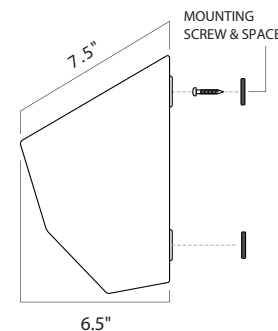

11" LEO WALL PLANTER indoor/outdoor

SEE WEBSITE FOR MORE PHOTOS

SPECIFICATIONS

Materials

12 gauge, powder coated aluminum

Optional water tight plugs for drain and irrigation access holes.

Includes adhesive spacers for wall surface.

Dimensions

- OPTIONAL DRAIN/IRRIGATION HOLE PLUGS x 2
- OPTIONAL ADHESIVE SPACERS x 4

POWDER COATED FINISHES