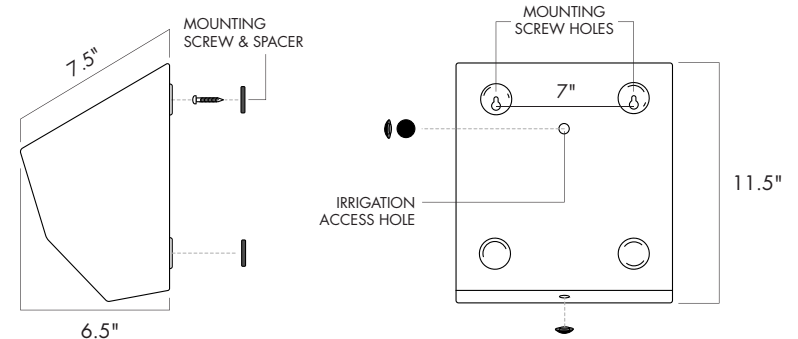

11" LEO WALL PLANTER indoor/outdoor

SEE WEBSITE FOR MORE PHOTOS

SPECIFICATIONS

Materials

12 gauge, powder coated aluminum or, 16 gauge weathering steel (Corten)

Optional water tight plugs for drain and irrigation access holes.

Optional adhesive spacers for wall surface.

Colours

Graphite - Smooth gloss metallic dark grey

Polar - Smooth matte white

Weathering steel option (Corten) - Hardened steel with rust patina

Uses

Interior or exterior green, vertical wall/fence installations.

● OPTIONAL DRAIN/IRRIGATION HOLE PLUGS
x 2

● OPTIONAL ADHESIVE SPACERS
x 4

POWDER COATED FINISHES

WEATHERING STEEL