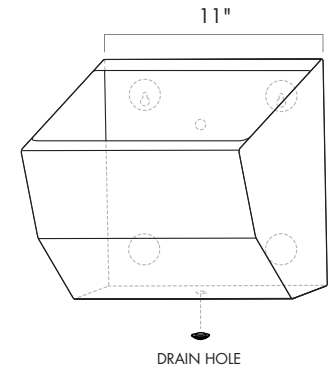

Uses

Interior or exterior green, vertical wall/fence installations.

● OPTIONAL DRAIN/IRRIGATION HOLE PLUGS
x 2

● OPTIONAL ADHESIVE SPACERS
x 4