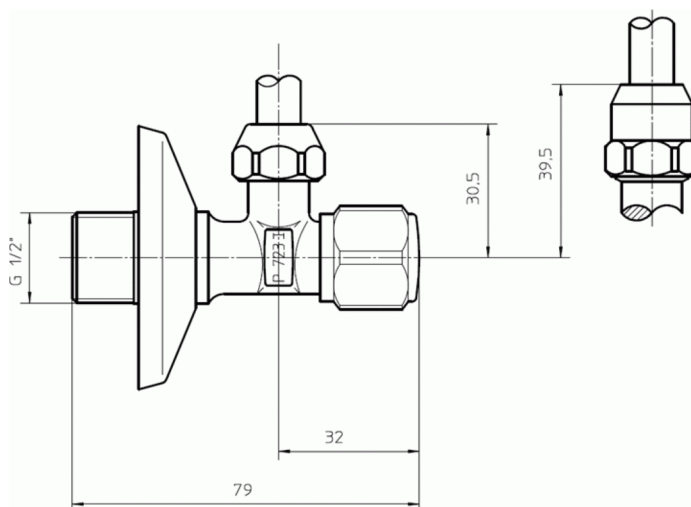

Article Number Z8148

IDEALSPRAY

Angle valve G 1/2'' (1 pcs)

Angle valve G 1/2'' (1 pcs)

FINISHES*

AA

* AA = Chrome