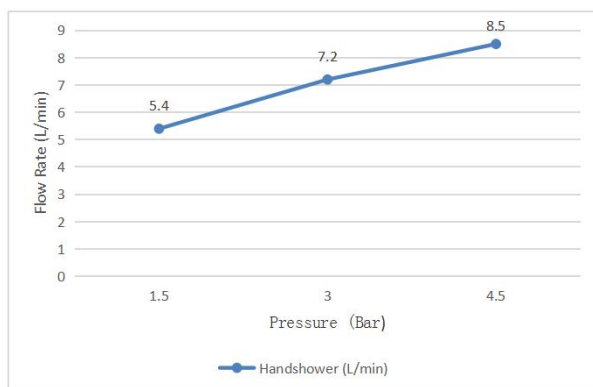

1.6m PVC hose

Specifications:

Brand	Waterstone	Hose	1.6m,G1/2 nut,
Range	Handshower	Shower cover size	122mm
Product Code	WFWS800R-8	Install Hole Range	/
Material	ABS	Flow pressure	0.1-0.5MPa
Finish / Colour	Matte Black	Operating pressure	Max. 1.0MPa
Mounting Type	Exposed install	Water temperature	4°C~70°C
Warranty	2 Years	Environment temperature	5°C~50°C
Standards/Certifications	ASSE 1014; meet NSF approval; Saber certification		
Special Feature	Three functions:rain,mist,rain+mist; Button stop		
Included Components	3F handshower (1pcs);Wall fitting(1pcs);1.6m pvc hose (1pcs);		

Flow Rate Graph

Scene Graph