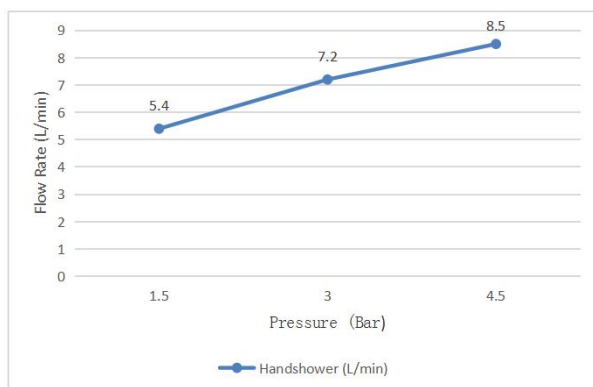

1.6m PVC hose

Specifications:

Brand	Waterstone	Hose	1.6m,G1/2 nut,
Range	Handshower	Shower cover size	122mm
Product Code	WFWS800R-1	Install Hole Range	/
Material	ABS	Flow pressure	0.1-0.5MPa
Finish / Colour	Chrome	Operating pressure	Max. 1.0MPa
Mounting Type	Exposed install	Water temperature	4°C~70°C
Warranty	2 Years	Environment temperature	5°C~50°C
Standards/Certifications	ASSE 1014; meet NSF approval; Saber certification		
Special Feature	Three functions:rain,mist,rain+mist; Button stop		
Included Components	3F handshower (1pcs);Wall fitting(1pcs);1.6m pvc hose (1pcs);		

Flow Rate Graph

Scene Graph