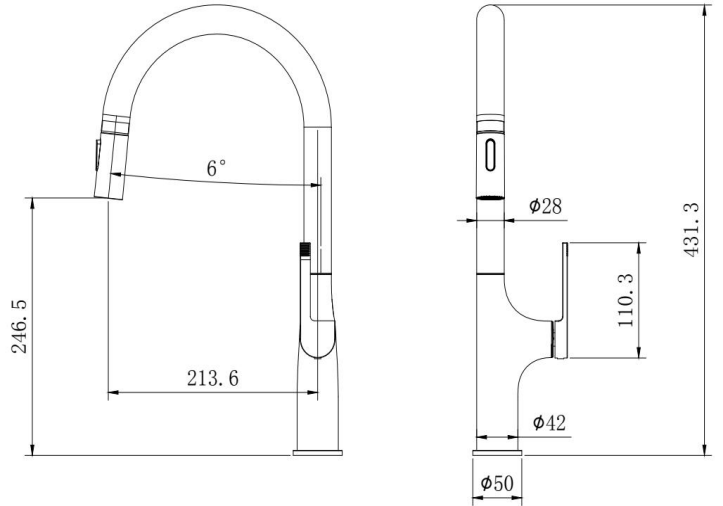

360° Spout

Pull Down

**Specifications:**

Brand	Waterstone	Spout Height	246mm
Range	Kitchen faucet	Spout Reach	213mm
Product Code	WFWS5100-SS8	Flow pressure	0.1-0.5MPa
Material	Zinc+Stainless steel	Operating pressure	Max. 1.0MPa
Finish / Colour	Matte Black	Water temperature	4°C~90°C
Mounting Type	Deck Mount	Environment temperature	5°C~50°C
Inlet thread	G3/8	Mounting Hole	ø32mm-ø43mm
Warranty	2 Years (5 years for cartridge)	Max. Sink Thickness	Max 40mm
Standards/Certifications	ASME A112.18.1 meet NSF approval; Saber certification		
Special Feature	Two Water Flow Modes: Spray and Stream; 360° spout; pull-down spray		
Included Components	Faucet(1pcs); Hose Pre-installed 3/8" thread (2pcs)		

**Flow Rate Graph**

**Scene Graph**