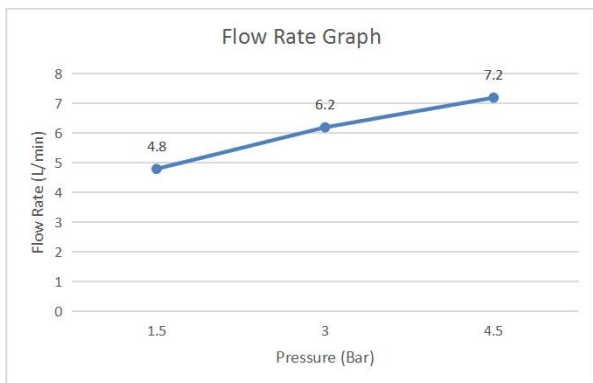

360° Spout

Pull Down

**Specifications:**

Brand	Waterstone	Spout Height	246mm
Range	Kitchen faucet	Spout Reach	213mm
Product Code	WFWS5100-SS8	Flow pressure	0.1-0.5MPa
Material	Zinc+Stainless steel	Operating pressure	Max. 1.0MPa
Finish / Colour	Matte Black	Water temperature	4°C~90°C
Mounting Type	Deck Mount	Environment temperature	5°C~50°C
Inlet thread	G3/8	Mounting Hole	ø32mm-ø43mm
Warranty	2 Years (5 years for cartridge)	Max. Sink Thickness	Max 40mm
Standards/Certifications	ASME A112.18.1 meet NSF approval; Saber certification		
Special Feature	Two Water Flow Modes: Spray and Stream; 360° spout; pull-down spray		
Included Components	Faucet(1pcs); Hose Pre-installed 3/8" thread (2pcs)		

**Flow Rate Graph**

**Scene Graph**