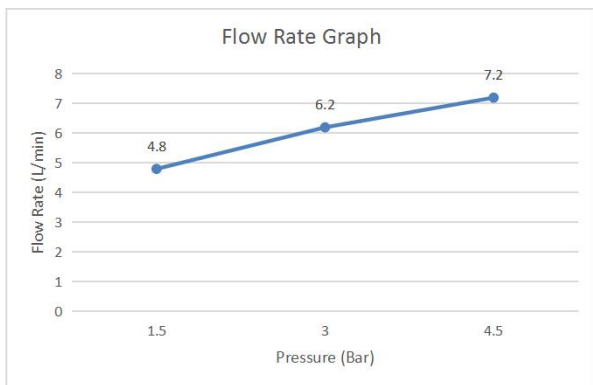

360° Spout

Pull Down

Specifications:

| | | | |
|--------------------------|---|-------------------------|-------------|
| Brand | Waterstone | Spout Height | 246mm |
| Range | Kitchen faucet | Spout Reach | 213mm |
| Product Code | WFWS5100-SS1 | Flow pressure | 0.1-0.5MPa |
| Material | Zinc+Stainless steel | Operating pressure | Max. 1.0MPa |
| Finish / Colour | Chrome | Water temperature | 4°C~90°C |
| Mounting Type | Deck Mount | Environment temperature | 5°C~50°C |
| Inlet thread | G3/8 | Mounting Hole | ø32mm-ø43mm |
| Warranty | 2 Years (5 years for cartridge) | Max. Sink Thickness | Max 40mm |
| Standards/Certifications | ASME A112.18.1 meet NSF approval; Saber certification | | |
| Special Feature | Two Water Flow Modes: Spray and Stream; 360° spout; pull-down spray | | |
| Included Components | Faucet(1pcs); Hose Pre-installed 3/8" thread (2pcs) | | |

Flow Rate Graph

Scene Graph