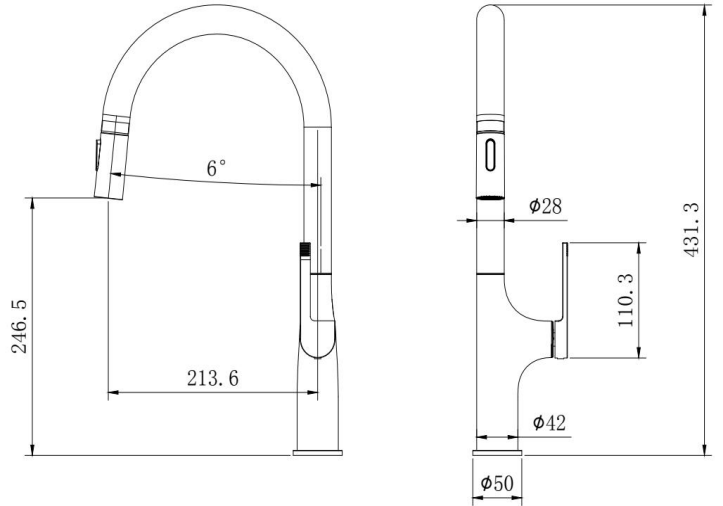

360° Spout

Pull Down

Specifications:

| | | | |
|--------------------------|---|-------------------------|-------------|
| Brand | Waterstone | Spout Height | 246mm |
| Range | Kitchen faucet | Spout Reach | 213mm |
| Product Code | WFWS5100-SS1 | Flow pressure | 0.1-0.5MPa |
| Material | Zinc+Stainless steel | Operating pressure | Max. 1.0MPa |
| Finish / Colour | Chrome | Water temperature | 4°C~90°C |
| Mounting Type | Deck Mount | Environment temperature | 5°C~50°C |
| Inlet thread | G3/8 | Mounting Hole | ø32mm-ø43mm |
| Warranty | 2 Years (5 years for cartridge) | Max. Sink Thickness | Max 40mm |
| Standards/Certifications | ASME A112.18.1 meet NSF approval; Saber certification | | |
| Special Feature | Two Water Flow Modes: Spray and Stream; 360° spout; pull-down spray | | |
| Included Components | Faucet(1pcs); Hose Pre-installed 3/8" thread (2pcs) | | |

Flow Rate Graph

Scene Graph