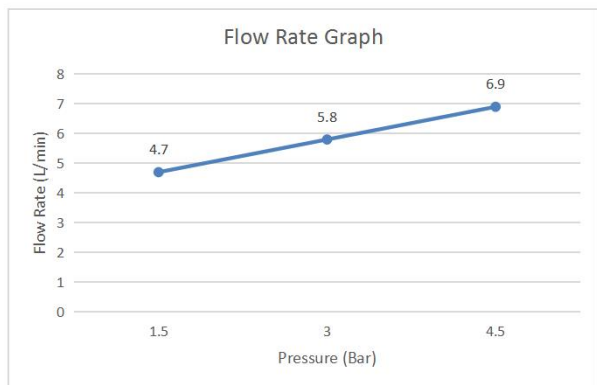

Specifications:

Brand	Waterstone	Spout Height	225mm
Range	Kitchen faucet	Spout Reach	232mm
Product Code	WFWS5100-BSS8	Flow pressure	0.1-0.5MPa
Material	Stainless steel	Operating pressure	Max. 1.0MPa
Finish / Colour	Matte Black	Water temperature	4°C~90°C
Mounting Type	Deck Mount	Environment temperature	5°C~50°C
Inlet thread	G1/2	Mounting Hole	Ø32mm-Ø43mm
Warranty	2 Years (5 years for cartridge)	Max. Sink Thickness	Max 40mm
Standards/Certifications	ASME A112.18.1 meet NSF approval; Saber certification		
Special Feature	Three Water Flow Modes: Spray, Stream and Flaky water; 360° spout; pull-down spray		
Included Components	Faucet (1pcs); Hose Pre-installed 3/8" thread (2pcs)		

Flow Rate Graph

Scene Graph