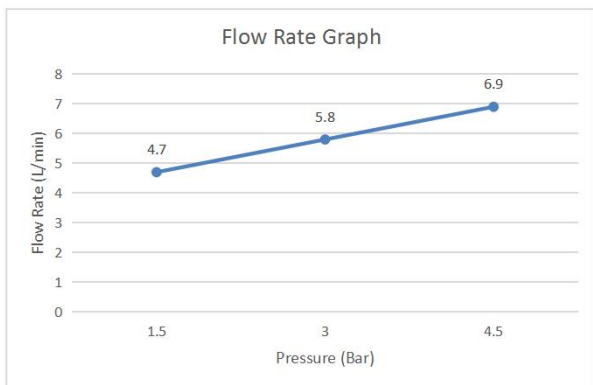

**Specifications:**

Brand	Waterstone	Spout Height	225mm
Range	Kitchen faucet	Spout Reach	232mm
Product Code	WFWS5100-BSS1	Flow pressure	0.1-0.5MPa
Material	Stainless steel	Operating pressure	Max. 1.0MPa
Finish / Colour	Nickel Brushed	Water temperature	4°C~90°C
Mounting Type	Deck Mount	Environment temperature	5°C~50°C
Inlet thread	G1/2	Mounting Hole	∅32mm-∅43mm
Warranty	2 Years (5 years for cartridge)	Max. Sink Thickness	Max 40mm
Standards/Certifications	ASME A112.18.1 meet NSF approval; Saber certification		
Special Feature	Three Water Flow Modes: Spray, Stream and Flaky water; 360° spout; pull-down spray		
Included Components	Faucet(1pcs); Hose Pre-installed 3/8" thread (2pcs)		

**Flow Rate Graph**

**Scene Graph**