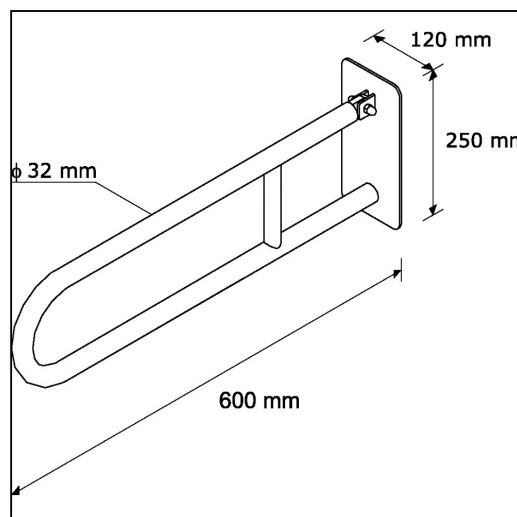

### Swing-up grab bar 600mm polished

number: TPC09

- made of polished stainless steel
- pipe diameter 32 mm
- for use in public toilets
- high-strength construction

Product available on request.

#### Parameters

length	60 cm
--------	-------