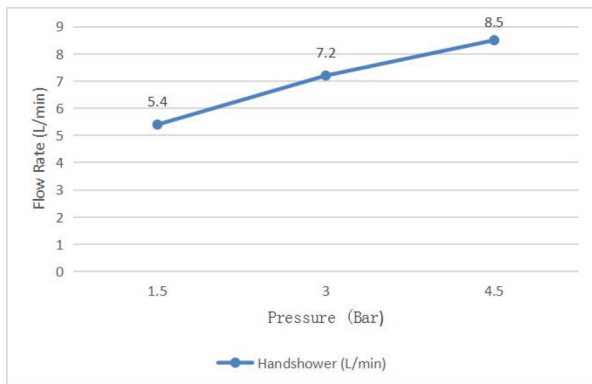

Specifications:

Brand	Waterstone	Hose	1.6m,G1/2 nut,
Range	Lifting rod shower	Shower cover size	122mm
Product Code	TH80000-8	Install Hole Range	565mm
Material	ABS(shower)+Stainless steel(Rod)	Flow pressure	0.1-0.5MPa
Finish / Colour	Matte Black	Operating pressure	Max. 1.0MPa
Mounting Type	Exposed install	Water temperature	4°C~70°C
Warranty	2 Years	Environment temperature	5°C~50°C
Standards/Certifications	ASSE 1014; meet NSF approval; Saber certification		
Special Feature	Three functions:rain,mist,rain+mist; Button stop		
Included Components	Rod with slide(1pcs);3F handshower (1pcs);1.6m pvc hose (1pcs);		

Flow Rate Graph

Scene Graph