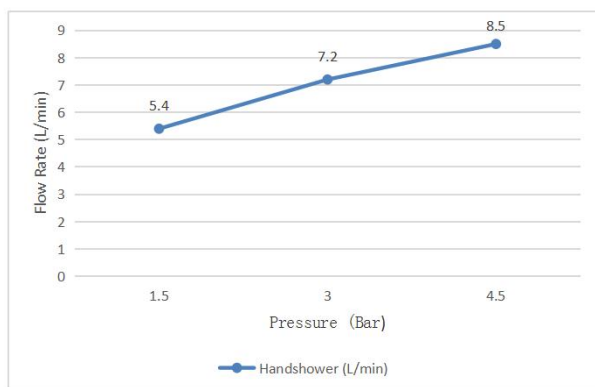

**Specifications:**

Brand	Waterstone	Hose	1.6m,G1/2 nut,
Range	Lifting rod shower	Shower cover size	122mm
Product Code	TH80000-1	Install Hole Range	565mm
Material	ABS(shower)+Stainless steel(Rod)	Flow pressure	0.1-0.5MPa
Finish / Colour	Chrome	Operating pressure	Max. 1.0MPa
Mounting Type	Exposed install	Water temperature	4°C~70°C
Warranty	2 Years	Environment temperature	5°C~50°C
Standards/Certifications	ASSE 1014; meet NSF approval; Saber certification		
Special Feature	Three functions:rain,mist,rain+mist; Button stop		
Included Components	Rod with slide(1pcs);3F handshower (1pcs);1.6m pvc hose (1pcs);		

**Flow Rate Graph**

**Scene Graph**