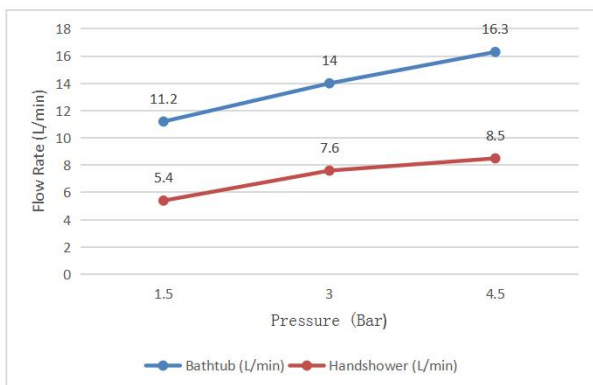

Specifications:

Brand	Waterstone	Inlet thread	G1/2
Range	Shower faucet	Spout Reach	197mm
Product Code	TH600008	Flow pressure	0.1-0.5MPa
Material	Brass	Operating pressure	Max. 1.0MPa
Finish / Colour	Matte Black	Water temperature	4°C~90°C
Mounting Type	Wall-Mounted	Environment temperature	5°C~50°C
Warranty	2 Years (5 years for cartridge)	Install Hole Range	125~165mm
Standards/Certifications	ASME A112.18.1 meet NSF approval; Saber certification		
Special Feature	Double functions bathtub faucet with hand shower		
Included Components	Faucet(1pcs);S-shaped joint with cover plate (2pcs)		

Flow Rate Graph

Scene Graph