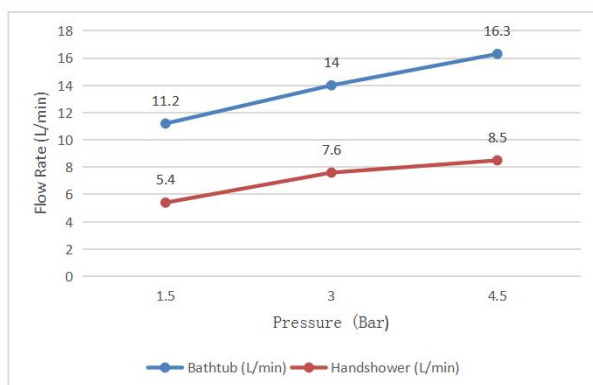

Specifications:

Brand	Waterstone	Inlet thread	G1/2
Range	Shower faucet	Spout Reach	197mm
Product Code	TH600001	Flow pressure	0.1-0.5MPa
Material	Brass	Operating pressure	Max. 1.0MPa
Finish / Colour	Chrome	Water temperature	4°C~90°C
Mounting Type	Wall-Mounted	Environment temperature	5°C~50°C
Warranty	2 Years (5 years for cartridge)	Install Hole Range	125~165mm
Standards/Certifications	ASME A112.18.1 meet NSF approval; Saber certification		
Special Feature	Double functions bathtub faucet with hand shower		
Included Components	Faucet(1pcs);S-shaped joint with cover plate (2pcs)		

Flow Rate Graph

Scene Graph