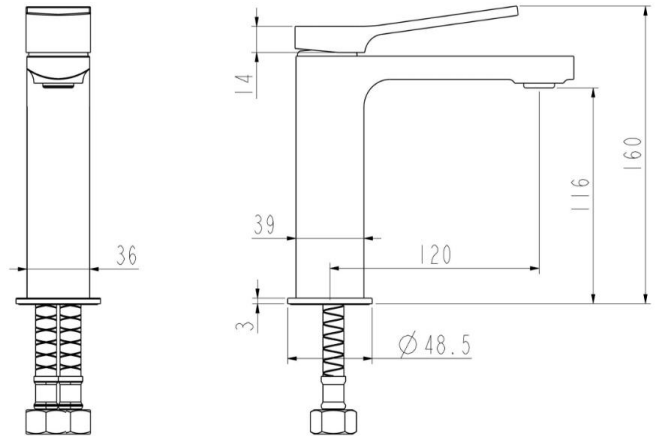

SLC

**Specifications:**

Brand	Waterstone	Spout Height	116mm
Range	Countertop faucet	Spout Reach	120mm
Product Code	TH310008	Flow pressure	0.1-0.5MPa
Material	Brass	Operating pressure	Max. 1.0MPa
Finish / Colour	Matte Black	Water temperature	4°C~90°C
Mounting Type	Countertop	Environment temperature	5°C~50°C
Inlet thread	G3/8	Mounting Hole	∅30mm-∅32mm
Warranty	2 Years (5 years for cartridge)	Max. Sink Thickness	Max 40mm
Standards/Certifications	ASME A112.18.1 meet NSF approval; Saber ;Watermark;WELS;		
Special Feature	Neoperl Aerator:Easy to Clean		
Included Components	Faucet(1pcs); Hose Pre-installed 3/8" thread (2pcs)		

**Flow Rate Graph**

**Scene Graph**