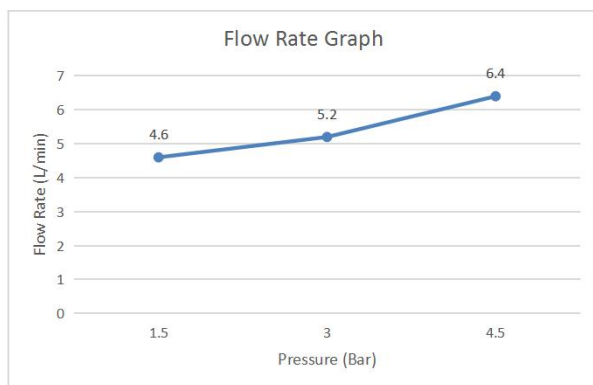

SLC

**Specifications:**

Brand	Waterstone	Spout Height	116mm
Range	Countertop faucet	Spout Reach	120mm
Product Code	TH310008	Flow pressure	0.1-0.5MPa
Material	Brass	Operating pressure	Max. 1.0MPa
Finish / Colour	Matte Black	Water temperature	4°C~90°C
Mounting Type	Countertop	Environment temperature	5°C~50°C
Inlet thread	G3/8	Mounting Hole	∅30mm-∅32mm
Warranty	2 Years (5 years for cartridge)	Max. Sink Thickness	Max 40mm
Standards/Certifications	ASME A112.18.1 meet NSF approval; Saber ;Watermark;WELS;		
Special Feature	Neoperl Aerator:Easy to Clean		
Included Components	Faucet(1pcs); Hose Pre-installed 3/8" thread (2pcs)		

**Flow Rate Graph**

**Scene Graph**