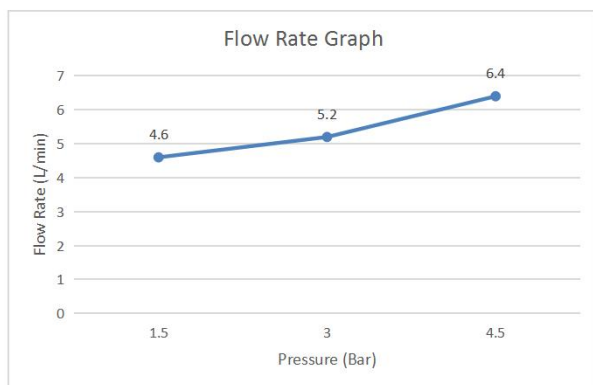

SLC

**Specifications:**

Brand	Waterstone	Spout Height	116mm
Range	Countertop faucet	Spout Reach	120mm
Product Code	TH310001	Flow pressure	0.1-0.5MPa
Material	Brass	Operating pressure	Max. 1.0MPa
Finish / Colour	Chrome	Water temperature	4°C~90°C
Mounting Type	Countertop	Environment temperature	5°C~50°C
Inlet thread	G3/8	Mounting Hole	∅30mm-∅32mm
Warranty	2 Years (5 years for cartridge)	Max. Sink Thickness	Max 40mm
Standards/Certifications	ASME A112.18.1 meet NSF approval; Saber ;Watermark;WELS;		
Special Feature	Neoperl Aerator:Easy to Clean		
Included Components	Faucet(1pcs); Hose Pre-installed 3/8" thread (2pcs)		

**Flow Rate Graph**

**Scene Graph**