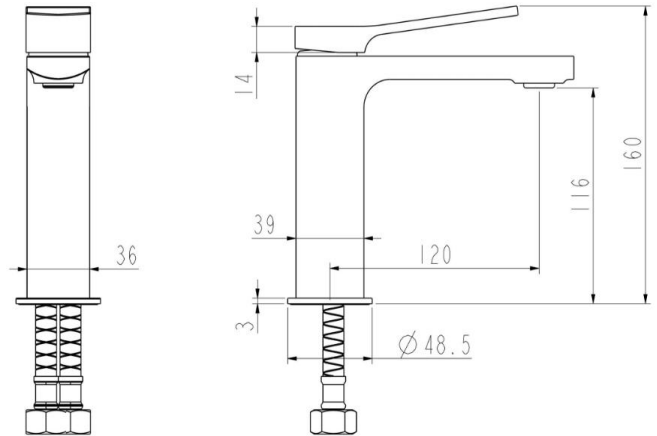

SLC

**Specifications:**

Brand	Waterstone	Spout Height	116mm
Range	Countertop faucet	Spout Reach	120mm
Product Code	TH310001	Flow pressure	0.1-0.5MPa
Material	Brass	Operating pressure	Max. 1.0MPa
Finish / Colour	Chrome	Water temperature	4°C~90°C
Mounting Type	Countertop	Environment temperature	5°C~50°C
Inlet thread	G3/8	Mounting Hole	∅30mm-∅32mm
Warranty	2 Years (5 years for cartridge)	Max. Sink Thickness	Max 40mm
Standards/Certifications	ASME A112.18.1 meet NSF approval; Saber ;Watermark;WELS;		
Special Feature	Neoperl Aerator:Easy to Clean		
Included Components	Faucet(1pcs); Hose Pre-installed 3/8" thread (2pcs)		

**Flow Rate Graph**

**Scene Graph**