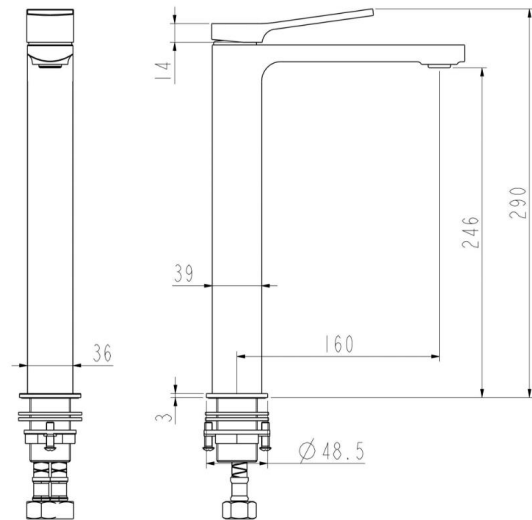

SLC

Specifications:

Brand	Waterstone	Spout Height	246mm
Range	Artistic Basin Faucet	Spout Reach	160mm
Product Code	TH300008	Flow pressure	0.1-0.5MPa
Material	Brass	Operating pressure	Max. 1.0MPa
Finish / Colour	Matte Black	Water temperature	4°C~90°C
Mounting Type	Countertop	Environment temperature	5°C~50°C
Inlet thread	G3/8	Mounting Hole	ø30mm-ø32mm
Warranty	2 Years (5 years for cartridge)	Max. Sink Thickness	Max 40mm
Standards/Certifications	ASME A112.18.1 meet NSF approval; Saber ;Watermark;WELS;		
Special Feature	Neoperl Aerator:Easy to Clean		
Included Components	Faucet(1pcs); Hose Pre-installed 3/8" thread (2pcs)		

Flow Rate Graph

Scene Graph