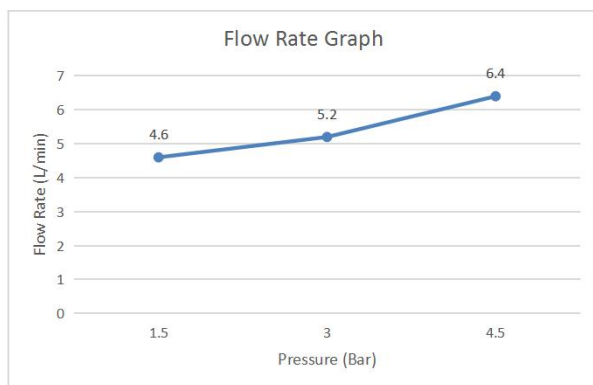

SLC

Specifications:

Brand	Waterstone	Spout Height	246mm
Range	Artistic Basin Faucet	Spout Reach	160mm
Product Code	TH300008	Flow pressure	0.1-0.5MPa
Material	Brass	Operating pressure	Max. 1.0MPa
Finish / Colour	Matte Black	Water temperature	4°C~90°C
Mounting Type	Countertop	Environment temperature	5°C~50°C
Inlet thread	G3/8	Mounting Hole	ø30mm-ø32mm
Warranty	2 Years (5 years for cartridge)	Max. Sink Thickness	Max 40mm
Standards/Certifications	ASME A112.18.1 meet NSF approval; Saber ;Watermark;WELS;		
Special Feature	Neoperl Aerator:Easy to Clean		
Included Components	Faucet(1pcs); Hose Pre-installed 3/8" thread (2pcs)		

Flow Rate Graph

Scene Graph