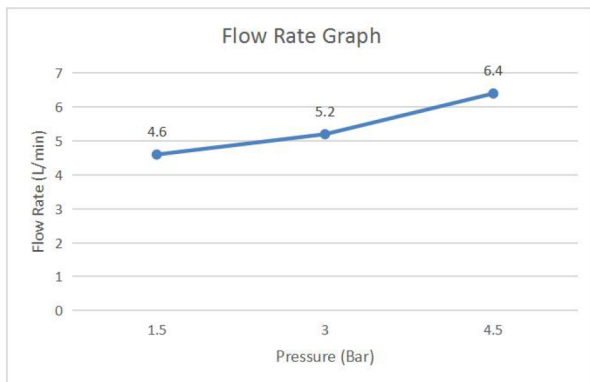

SLC

Specifications:

Brand	Waterstone	Spout Height	246mm
Range	Artistic Basin Faucet	Spout Reach	160mm
Product Code	TH300001	Flow pressure	0.1-0.5MPa
Material	Brass	Operating pressure	Max. 1.0MPa
Finish / Colour	Chrome	Water temperature	4°C~90°C
Mounting Type	Countertop	Environment temperature	5°C~50°C
Inlet thread	G3/8	Mounting Hole	∅30mm-∅32mm
Warranty	2 Years (5 years for cartridge)	Max. Sink Thickness	Max 40mm
Standards/Certifications	ASME A112.18.1 meet NSF approval; Saber ;Watermark;WELS;		
Special Feature	Neoperl Aerator:Easy to Clean		
Included Components	Faucet(1pcs); Hose Pre-installed 3/8" thread (2pcs)		

Flow Rate Graph

Scene Graph