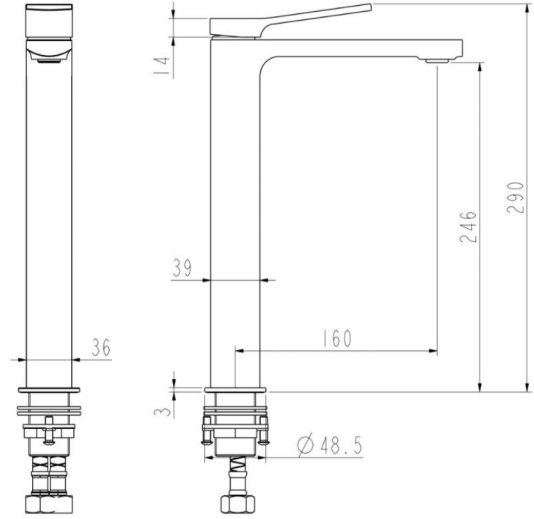

SLC

Specifications:

Brand	Waterstone	Spout Height	246mm
Range	Artistic Basin Faucet	Spout Reach	160mm
Product Code	TH300001	Flow pressure	0.1-0.5MPa
Material	Brass	Operating pressure	Max. 1.0MPa
Finish / Colour	Chrome	Water temperature	4°C~90°C
Mounting Type	Countertop	Environment temperature	5°C~50°C
Inlet thread	G3/8	Mounting Hole	∅30mm-∅32mm
Warranty	2 Years (5 years for cartridge)	Max. Sink Thickness	Max 40mm
Standards/Certifications	ASME A112.18.1 meet NSF approval; Saber ;Watermark;WELS;		
Special Feature	Neoperl Aerator:Easy to Clean		
Included Components	Faucet(1pcs); Hose Pre-installed 3/8" thread (2pcs)		

Flow Rate Graph

Scene Graph