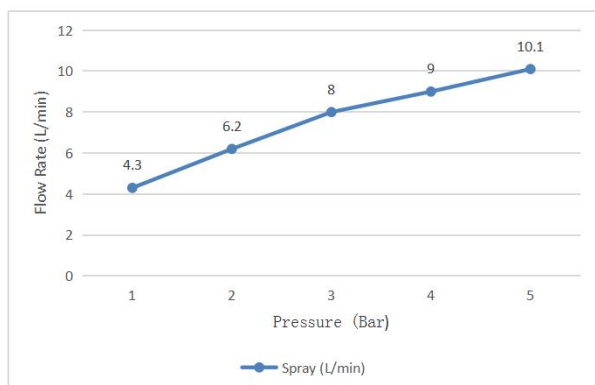

Specifications:

Brand	Waterstone	Inlet thread	G1/2
Range	Shattaf	Cover size	70mm
Product Code	TH12000-M8	Hose	1.25m
Material	Brass	Flow pressure	0.1-0.5MPa
Finish / Colour	Matte Black	Operating pressure	Max. 1.0MPa
Mounting Type	Wall-in install	Water temperature	4°C~90°C
Warranty	2 Years (5 years for cartridge)	Environment temperature	5°C~50°C
Standards/Certifications	ASME A112.18.1 meet NSF approval; Saber certification		
Special Feature	Hot and Cold mixer water		
Included Components	Mixer Valve(1pcs);Brass spray(1pcs);1.25PVC hose(1pcs);		

Flow Rate Graph

Scene Graph