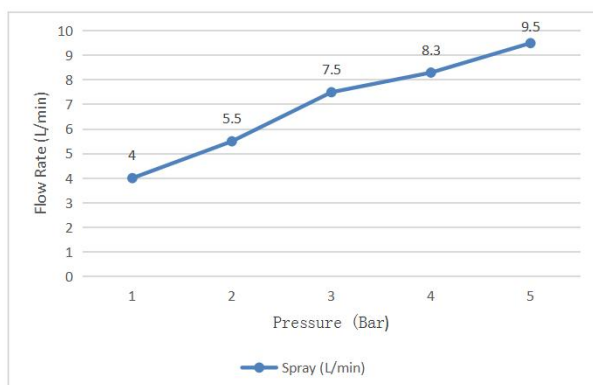

1.25m PVC hose

Specifications:

Brand	Waterstone	Inlet thread	G1/2
Range	Shattaf	Outlet diameter	0.25mm
Product Code	TH100001-1	Hose	1.25m
Material	ABS	Flow pressure	0.1-0.5MPa
Finish / Colour	Chrome	Operating pressure	Max. 1.0MPa
Mounting Type	Wall-Mounted	Water temperature	4°C~90°C
Warranty	2 Years	Environment temperature	5°C~50°C
Standards/Certifications	ASSE 1014; meet NSF approval; Saber certification		
Special Feature	Pressurized water outlet		
Included Components	Spray(1pcs);Wall base(1pcs);1.25PVC hose(1pcs);		

Flow Rate Graph

Scene Graph