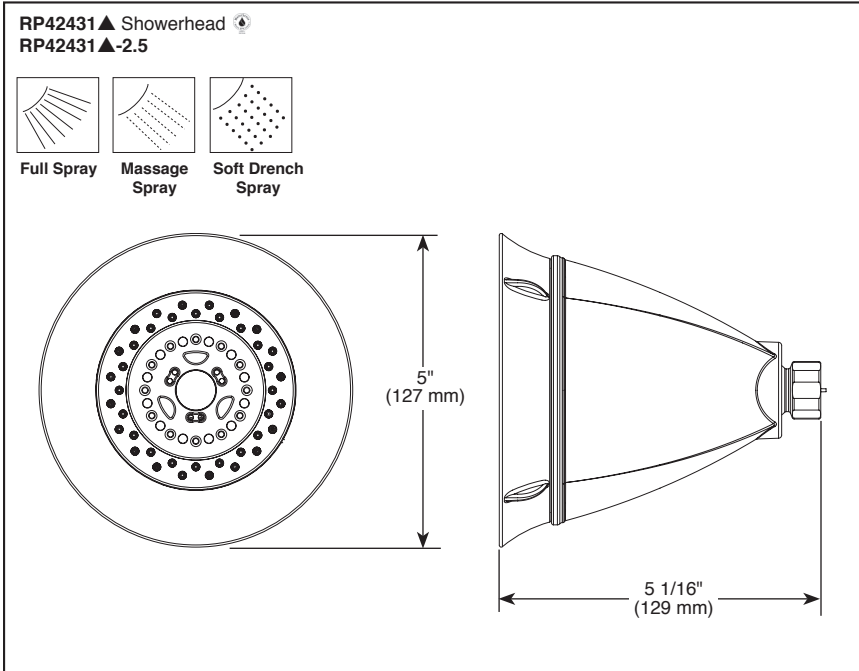

▲ Designate proper finish suffix

BRIZO®

MULTI-FUNCTION SHOWERHEAD

■ Vesi® Bath Collection

FEATURES:

- Touch-Clean® nozzles

STANDARD SPECIFICATIONS:

- Maximum 1.75 gpm @ 80 psi, 6.6 L/min @ 550 kPa
- Maximum 2.5 gpm @ 80 psi, 9.5 L/min @ 550 kPa
- Showerhead has 1/2"-14 NPSM female connection
- Wrench flats for tightening
- Showerhead ball nut pivots and rotates
- Finished sprayface matches shell finish

WARRANTY

- Lifetime limited warranty on parts (other than electronic parts and batteries) and finishes: or, for commercial users, for 5 years from date of purchase.
- 5 year limited warranty on electronic parts (other than batteries); or, for commercial users, for 1 year from the date of purchase. No warranty is provided on batteries.

COMPLIES WITH:

- ASME A112.18.1 / CSA B125.1
- EPA WaterSense®