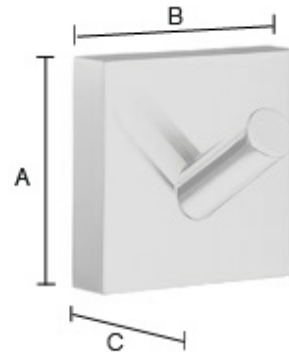

Towel Hook

HOUSE Towel Hook.

Polished Chrome.

45 x 45 mm.

Article No
RK355

Line
HOUSE

Technical data

Finish	Chrome
Material	Brass
Assembly Description	Load PDF

Measurements

A: 1.77 INCH

B: 1.77 INCH

C: 1.38 INCH