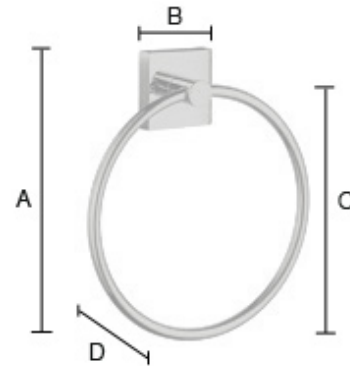

Towel Ring

HOUSE Towel Ring.
Polished Chrome.
Diameter 170 mm.

Article No
RK344

Line
HOUSE

Technical data

Finish	Chrome
Material	Brass
Assembly Description	Load PDF

Measurements

A: 1.77 INCH

B: 1.42 INCH

C: 6.69 INCH