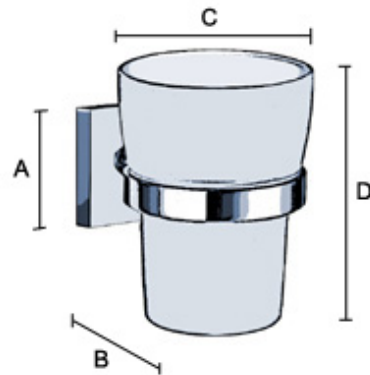

Holder with Tumbler

HOUSE Holder with Tumbler.
Polished Chrome Holder.
Frosted Glass Tumbler.
Height 98 mm.

Article No
RK343

Line
HOUSE

Technical data

Finish	Chrome
Material	Brass
Assembly Description	Load PDF

Measurements

A: 1.77 INCH
B: 3.66 INCH
C: 2.95 INCH
D: 3.86 INCH