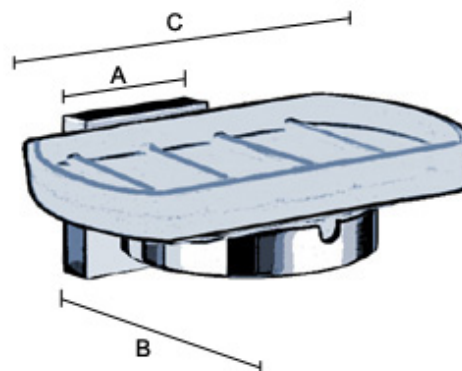

## Holder with Soap Dish

HOUSE Holder with Soap Dish.

Polished Chrome Holder.

Frosted Glass Soap Dish.

**Article No**  
RK342

**Line**  
HOUSE

### Technical data

Finish	Chrome
Material	Brass
Assembly Description	<a href="#">Load PDF</a>

#### Measurements

A: 1.77 INCH

B: 3.07 INCH

C: 4.72 INCH