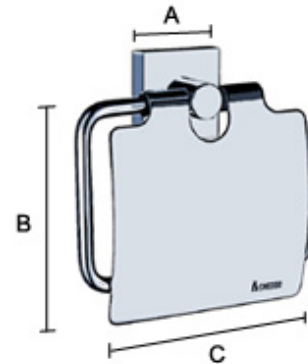

Toilet Roll Holder with Lid

HOUSE Toilet Roll Holder with Cover,
Polished Chrome.

Article No
RK3414

Line
HOUSE

Technical data

Finish	Chrome
Material	Brass
Assembly Description	Load PDF

Measurements

A: 1.77 INCH

B: 4.41 INCH

C: 4.53 INCH