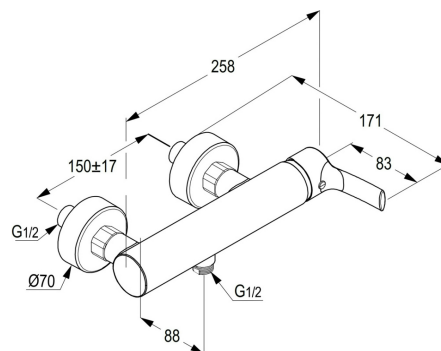

TECHNICAL DATASHEET

Reference: RAK15003-87

Product: HARMONY single lever shower mixer

RAK15003-87

chrome

Product Description:

solid lever
wall fastening
flow rate 8 ltr/min#
ceramic cartridge with hot water safety device
protected against backflow
shower outlet 1/2 inch
S-unions 1/2 inch x 3/4 inch
in accordance to EN 817
flow regulator 8.0 ltr/min#

Advertisement:

- KLUDI RAK LLC item no. RAK15003-87
- chrome plated brass, in accordance to EN 50930-6
- in accordance to EN 817, EN 1717
- ceramic cartridge with hot water safety device $\varnothing$ 35 mm

single lever shower mixer, manufacturer KLUDI RAK LLC item no. RAK15003-87 DN 15, chrome plated brass, ceramic cartridge with hot water safety device $\varnothing$ 35 mm, solid lever, noise level DIN EN 4109 group I, report no. P-IX, type: single lever shower mixer, protected against backflow, EN 1717, wall fastening, flow regulator 8 ltr/min, shower connection 1/2 inch, lever projection 83 mm, S-unions 1/2 inch x 3/4 inch, for pressure type water heater, continuous line heater, PN 10

Line Drawing: