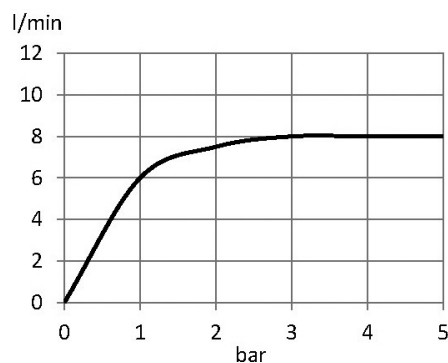

Water Flow Rate#:

variation: $\pm$ 15%

RAK15003-87 online

1/6/2021

KLUDI
RAK

"We Stand for Water Saving"