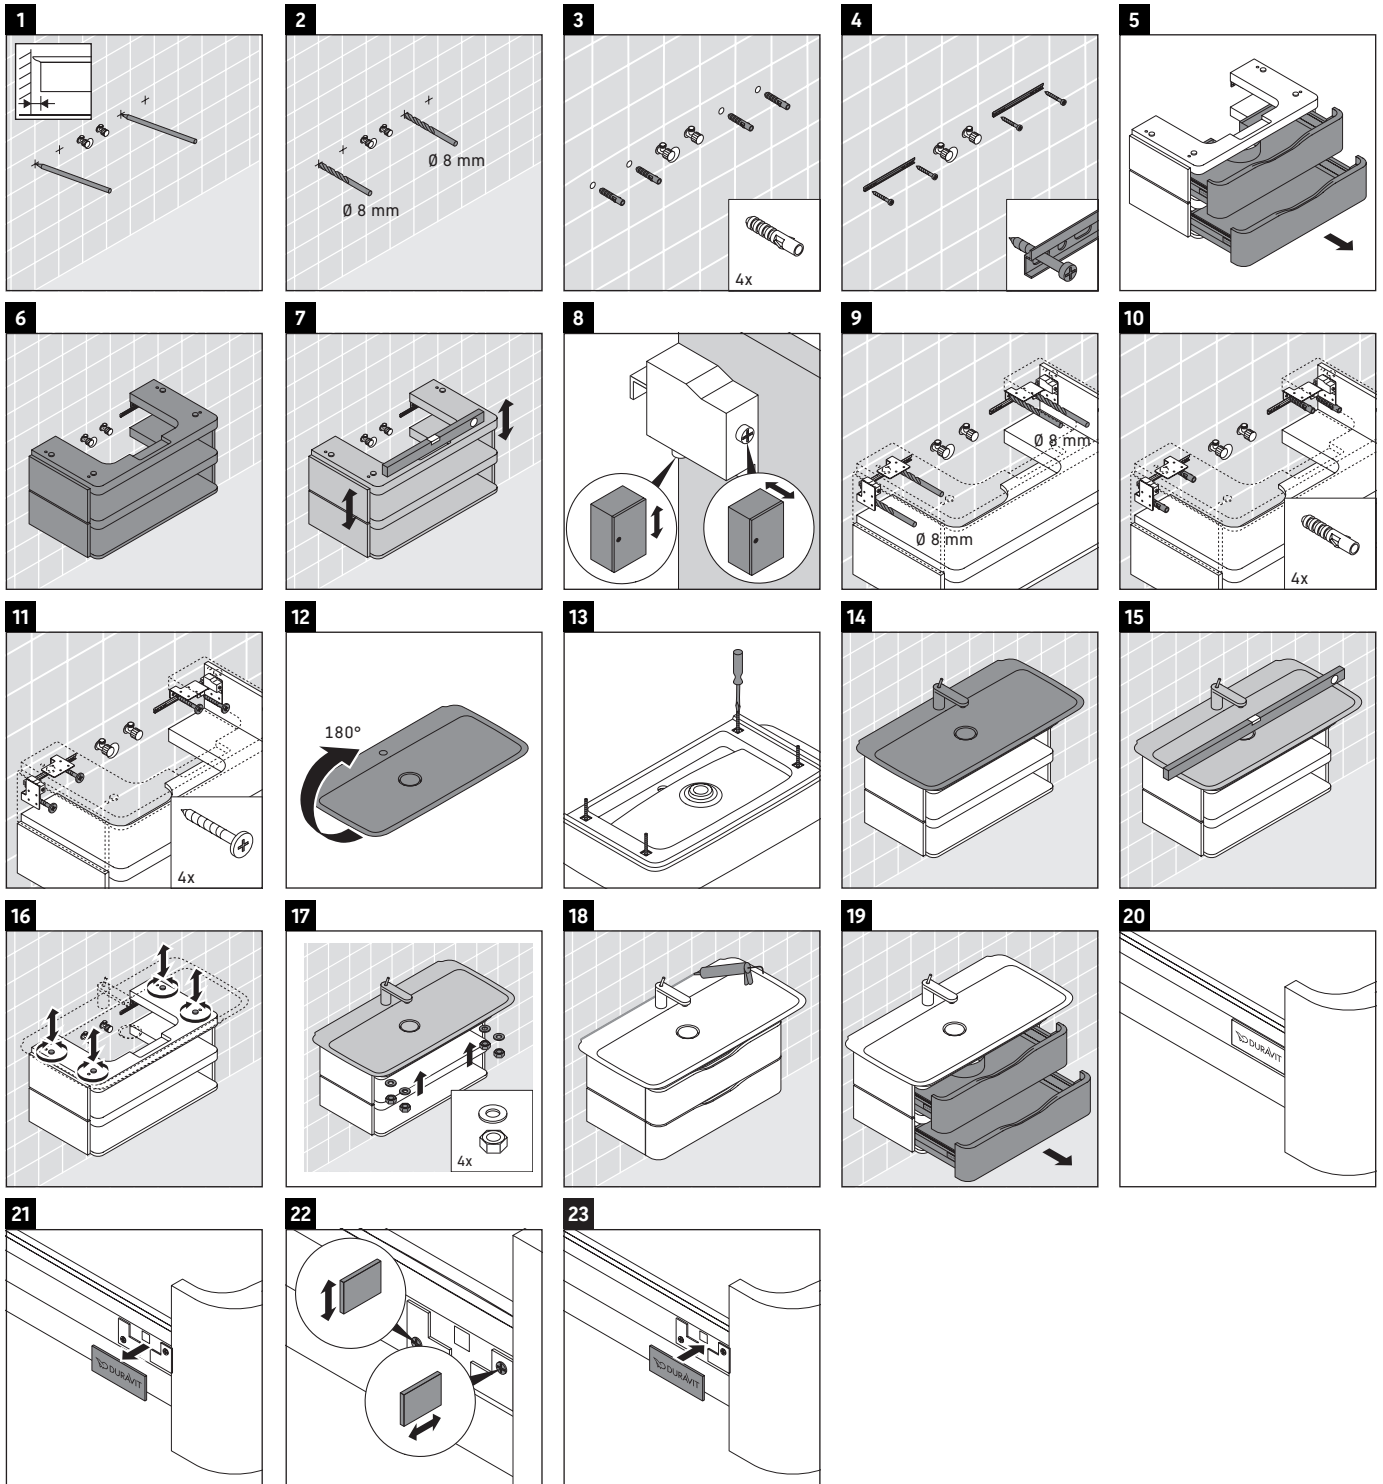

Best.-Nr. PV67675/14.03.1