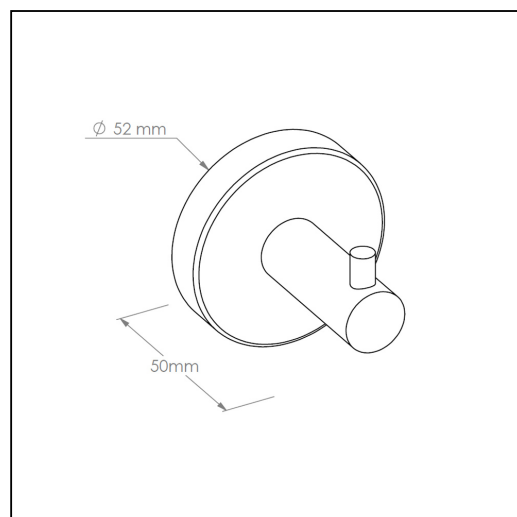

Single robe hook 'rhino', made of chrome plated brass, brushed version

number: MHW30

- made of chrome-plated brass
- solid brass wall fixing

Parameters

diameter	5,2 cm
depth	5 cm