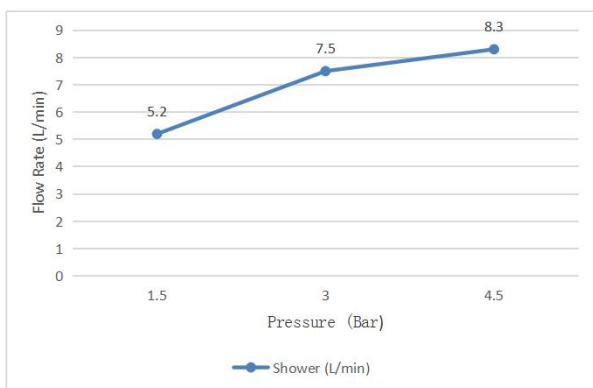

Specifications:

Brand	Waterstone	Inlet thread	G1/2
Range	Shower faucet	Spout Reach	/
Product Code	MH900008	Flow pressure	0.1-0.5MPa
Material	Brass	Operating pressure	Max. 1.0MPa
Finish / Colour	Matte Black	Water temperature	4°C~90°C
Mounting Type	Wall-Mounted	Environment temperature	5°C~50°C
Warranty	2 Years (5 years for cartridge)	Install Hole Range	125~165mm
Standards/Certifications	ASME A112.18.1 meet NSF approval; Saber certification		
Special Feature	/		
Included Components	Faucet(1pcs);S-shaped joint with cover plate (2pcs)		

Flow Rate Graph

Scene Graph